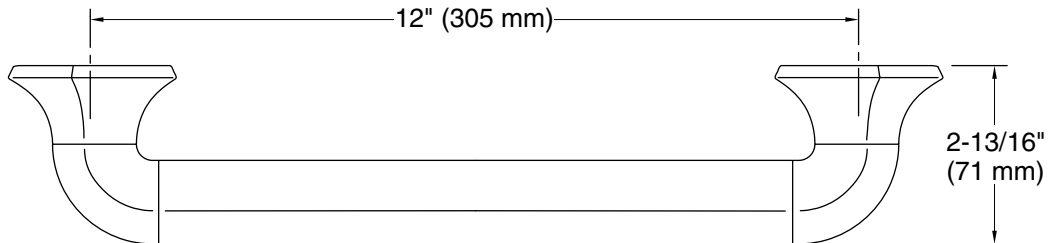

Features

- 12" (305 mm) bar
- Provides minimum 300 lb load capacity
- Part of the Occasion bathroom faucet and accessory collection

Material

- Premium metal construction for durability and reliability
- KOHLER finishes resist corrosion and tarnishing

Technical Information

All product dimensions are nominal.

Material: Stainless Steel

Notes

ADA compliant when installed to the specific requirements of these regulations.