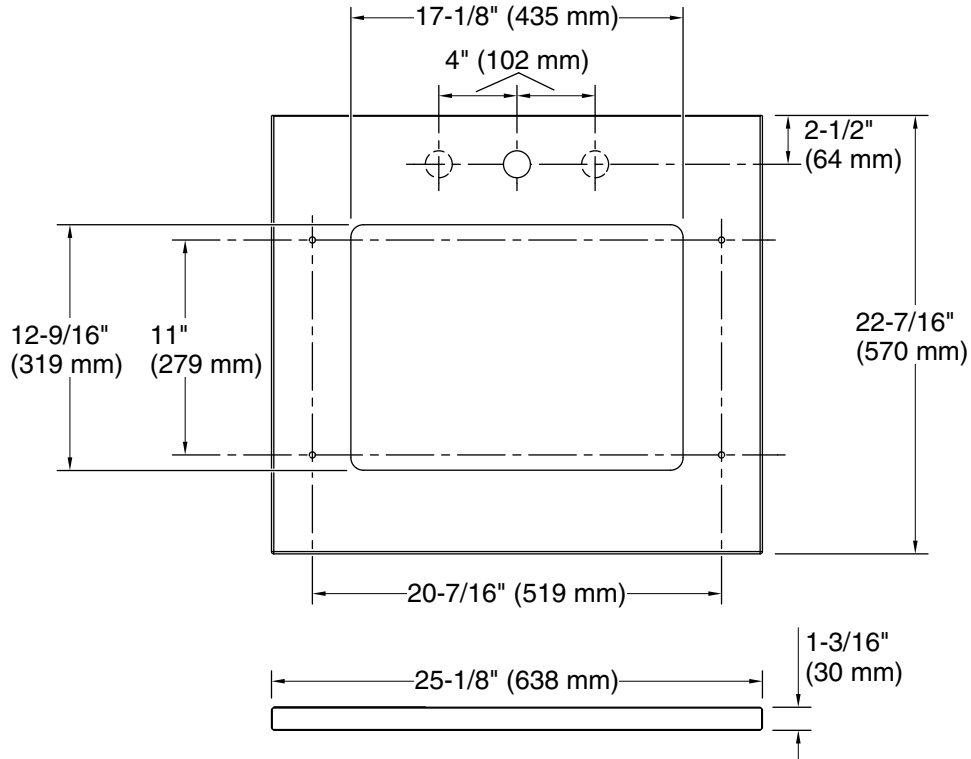

### Installation

- Vanity top
- Single faucet hole with pilot holes for optional 8" (203 mm) widespread faucet configuration

## Technical Information

All product dimensions are nominal.

Center(s): 8" (203 mm)

With overflow: No

Number of deck  
holes: 3