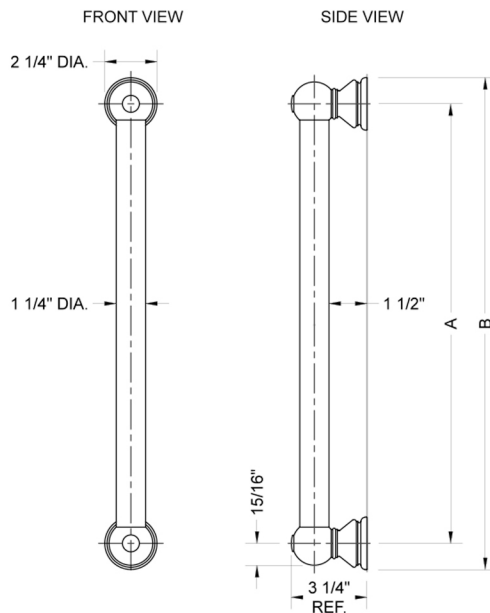

## 18" G30 Straight Grab Bar

Model #: G30-18-

### FEATURES:

- Grab bars are ADA compliant when installed properly
- All brass construction, fully polished & plated
- Style options to complement all collections
- Optional handshower sliders and toilet paper/washcloth holders can be added only upon initial order
- \*NOTE: GRAB BARS OVER 32" REQUIRE A MIDDLE POST
- All grab bars can be custom sized. Contact JACLO for pricing & availability

### SPECIFICATION DRAWING:

BRASS LUXURY GRAB BAR			
PART. #	DESCRIPTION	A	B
G30-12-XX	12" CENTER TO CENTER	12"	14 1/4"
G30-16-XX	16" CENTER TO CENTER	16"	18 1/4"
G30-18-XX	18" CENTER TO CENTER	18"	20 1/4"
G30-24-XX	24" CENTER TO CENTER	24"	28 1/4"
G30-32-XX	32" CENTER TO CENTER	32"	44 1/4"
*NOTE: GRAB BARS OVER 32" REQUIRE A MIDDLE POST			
G30-36-XX	36" CENTER TO CENTER	36"	38 1/4"
G30-42-XX	42" CENTER TO CENTER	42"	44 1/4"
G30-48-XX	48" CENTER TO CENTER	48"	50 1/4"
G30-60-XX	60" CENTER TO CENTER	60"	62 1/4"