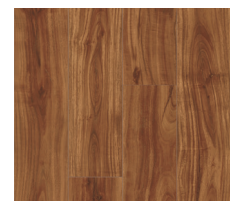

Classic Acacia