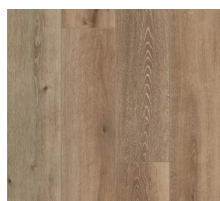

CALI[®] vinyl high tide

Aged Hickory

Welcome to Windansea

This classic collection is now presented with longer, wider planks to make rooms feel bigger and more spacious. Coastal-inspired colors offer understated, natural tones that complement any interior design. Planks feel as real as they look with specialized wood grain embossing that matches up with the knots and grains you see. Geared for commercial grade durability, High Tide planks are strengthened by a limestone composite core that resists indentation and makes for quick, easy installations. Attached acoustic padding lines each plank, improving sound insulation for quieter, more comfortable rooms.

Castaway Oak

Breakers Beach

Hermosa Coast

Sunset Swell

Rockaway Oak

Belmont Bluffs

Del Mar Drift

Aged Hickory

Bird Rock Ridge

South Seas Oak

Huntington
Hickory

Classic Acacia

Bird Rock Ridge

Made for Healthy Homes

FloorScore certified and backed by a 50-year residential warranty, CALI Vinyl is made without toxic chemicals, making it safe for homes, hospitals, children, and pets.