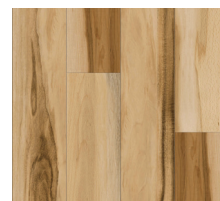

CALI[®] vinyl high tide

Aged Hickory

Welcome to Windansea

This classic collection is now presented with longer, wider planks to make rooms feel bigger and more spacious. Coastal-inspired colors offer understated, natural tones that complement any interior design. Planks feel as real as they look with specialized wood grain embossing that matches up with the knots and grains you see. Geared for commercial grade durability, High Tide planks are strengthened by a limestone composite core that resists indentation and makes for quick, easy installations. Attached acoustic padding lines each plank, improving sound insulation for quieter, more comfortable rooms.

Castaway Oak

Breakers Beach

Hermosa Coast

Sunset Swell

Rockaway Oak

Belmont Bluffs

Del Mar Drift

Aged Hickory

Bird Rock Ridge

South Seas Oak

Huntington
Hickory

Classic Acacia

Bird Rock Ridge

Made for Healthy Homes

FloorScore certified and backed by a 50-year residential warranty, CALI Vinyl is made without toxic chemicals, making it safe for homes, hospitals, children, and pets.