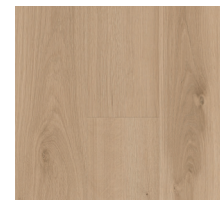

Rockaway Oak