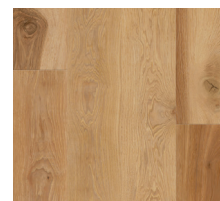

CALI[®] vinyl high tide

Aged Hickory

Welcome to Windansea

This classic collection is now presented with longer, wider planks to make rooms feel bigger and more spacious. Coastal-inspired colors offer understated, natural tones that complement any interior design. Planks feel as real as they look with specialized wood grain embossing that matches up with the knots and grains you see. Geared for commercial grade durability, High Tide planks are strengthened by a limestone composite core that resists indentation and makes for quick, easy installations. Attached acoustic padding lines each plank, improving sound insulation for quieter, more comfortable rooms.

Castaway Oak

Breakers Beach

Hermosa Coast

Sunset Swell

Rockaway Oak

Belmont Bluffs

Del Mar Drift

Aged Hickory

Bird Rock Ridge

South Seas Oak

Huntington
Hickory

Classic Acacia

Bird Rock Ridge

Made for Healthy Homes

FloorScore certified and backed by a 50-year residential warranty, CALI Vinyl is made without toxic chemicals, making it safe for homes, hospitals, children, and pets.