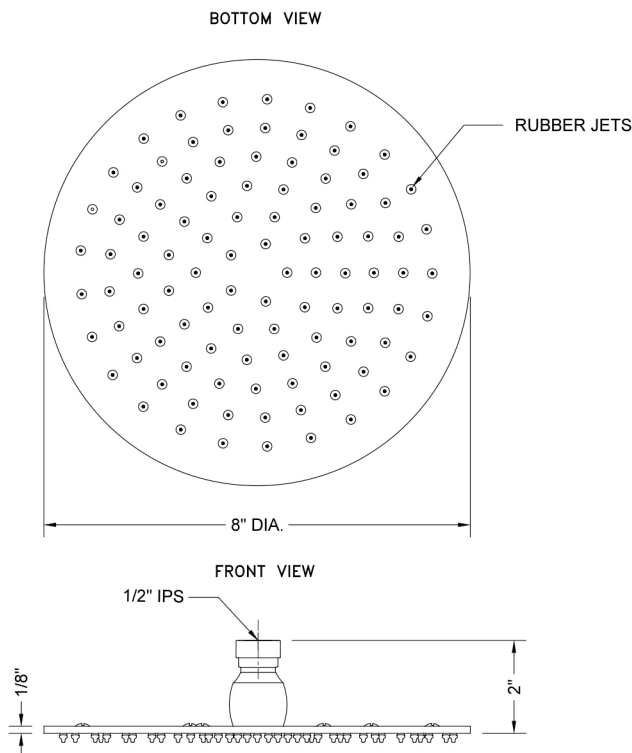

8" Round Rain Machine®

Model #: S208-

Confidence from start to finish.®

FEATURES:

- A POWER SHOWER - the technology of the Rain Machine® allows for a strong rain spray at any angle
- 1/2" IPS adjustable brass ball joint to adjust angle of showerhead
- 8" diameter all brass body with 95 easy clean rubber jets
- Available flow rates: 2.5, 2.0, 1.75, & 1.5 GPM

SPECIFICATION DRAWING:

SPRAY PATTERNS:

ANGLES AND FLOW RATES:

COMPLIANCES:

Complies with: ASME A112.18.1-2012/CSA B125.1-12