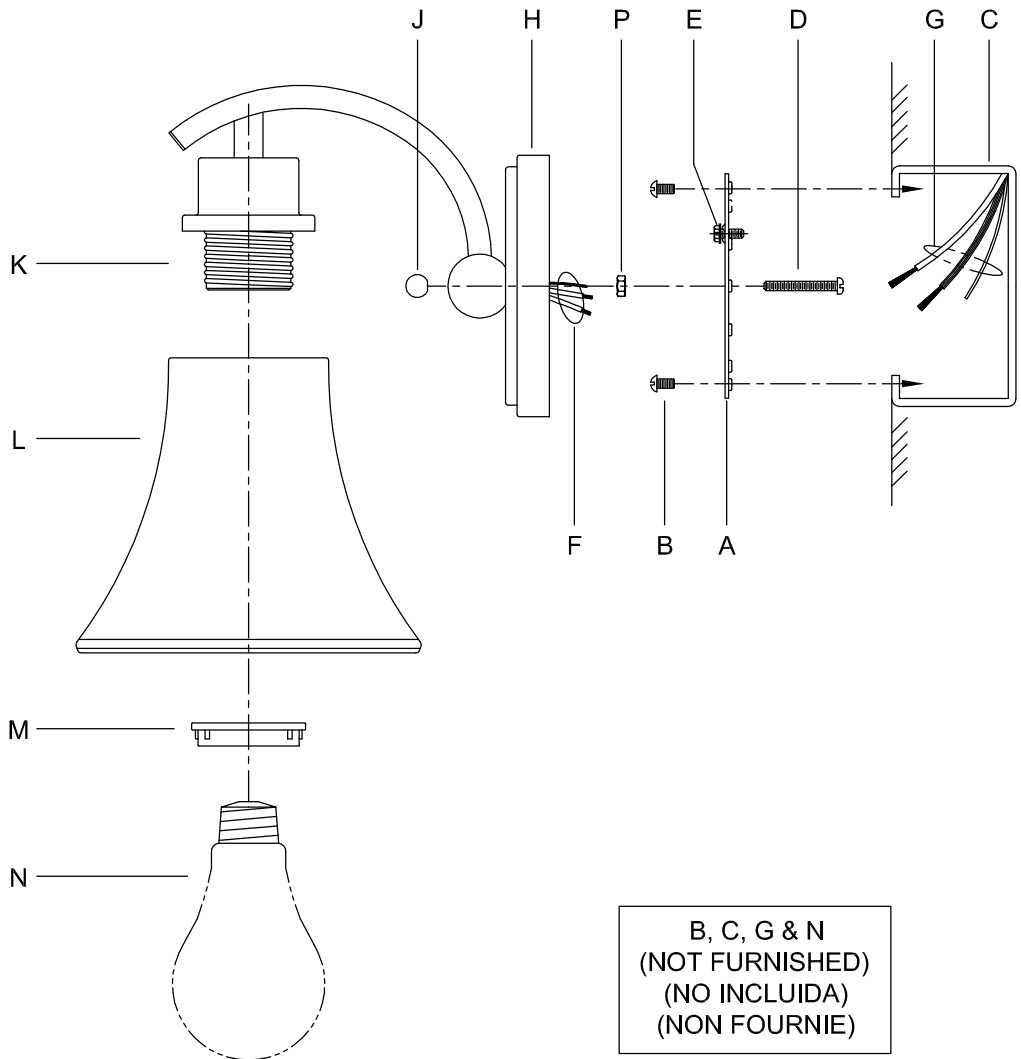

Assembly & Installation Instructions

CAUTION: Read instructions carefully and turn electricity off at main circuit breaker panel before beginning installation.

2002

WARNING - If any Special Control Devices are used with this Fixture, Follow the Instructions Carefully to assure full compliance with N.E.C. requirements. If there are any questions, contact a Qualified Electrical Contractor.

CAUTION - All glass is fragile, use care when handling Glass component(s) and or Lamp(s).

ASSEMBLY STEPS:

PASOS PARA ENSAMBLAR:

MODE D'ASSEMBLAGE:

1. D,E → A
2. B,A → C
3. F → G
4. P → D
5. H,J → D
6. L,M → K
7. N → K