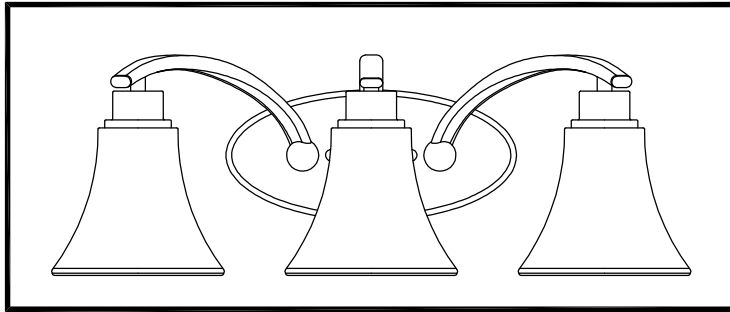

Assembly & Installation Instructions

CAUTION: Read instructions carefully and turn electricity off at main circuit breaker panel before beginning installation.

2002

WARNING - If any Special Control Devices are used with this Fixture, Follow the Instructions Carefully to assure full compliance with N.E.C. requirements. If there are any questions, contact a Qualified Electrical Contractor.

CAUTION - All glass is fragile, use care when handling Glass component(s) and or Lamp(s).

ASSEMBLY STEPS:

PASOS PARA ENSAMBLAR:

MODE D'ASSEMBLAGE:

1. D,E → A
2. B,A → C
3. F → G
4. P → D
5. H,J → D
6. L,M → K
7. N → K