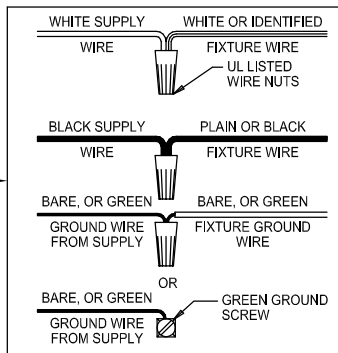

Assembly & Installation Instructions

CAUTION: Read instructions carefully and turn electricity off at main circuit breaker panel before beginning installation.

2002

WARNING - If any Special Control Devices are used with this Fixture, Follow the Instructions Carefully to assure full compliance with N.E.C. requirements. If there are any questions, contact a Qualified Electrical Contractor.

WARNING - This product contains chemicals known to the State of California to cause cancer, birth defects and /or other reproductive harm. Thoroughly wash hands after installing, handling, cleaning, or otherwise touching this product.

CAUTION - All glass is fragile, use care when handling Glass component(s) and or Lamp(s).

ASSEMBLY STEPS:

PASOS PARA ENSAMBLAR:

MODE D'ASSEMBLAGE:

1. D,E → A
2. B,A → C
3. F → G
4. P → D
5. H,J → D
6. L,M → K
7. N → K