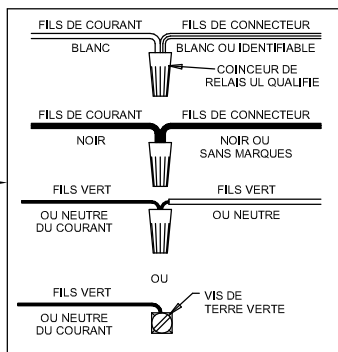

Assembly & Installation Instructions

CAUTION: Read instructions carefully and turn electricity off at main circuit breaker panel before beginning installation.

2002

WARNING - If any Special Control Devices are used with this Fixture, Follow the Instructions Carefully to assure full compliance with N.E.C. requirements. If there are any questions, contact a Qualified Electrical Contractor.

WARNING - This product contains chemicals known to the State of California to cause cancer, birth defects and /or other reproductive harm. Thoroughly wash hands after installing, handling, cleaning, or otherwise touching this product.

CAUTION - All glass is fragile, use care when handling Glass component(s) and or Lamp(s).

ASSEMBLY STEPS:

PASOS PARA ENSAMBLAR:

MODE D'ASSEMBLAGE:

1. D,E → A
2. B,A → C
3. F → G
4. P → D
5. H,J → D
6. L,M → K
7. N → K