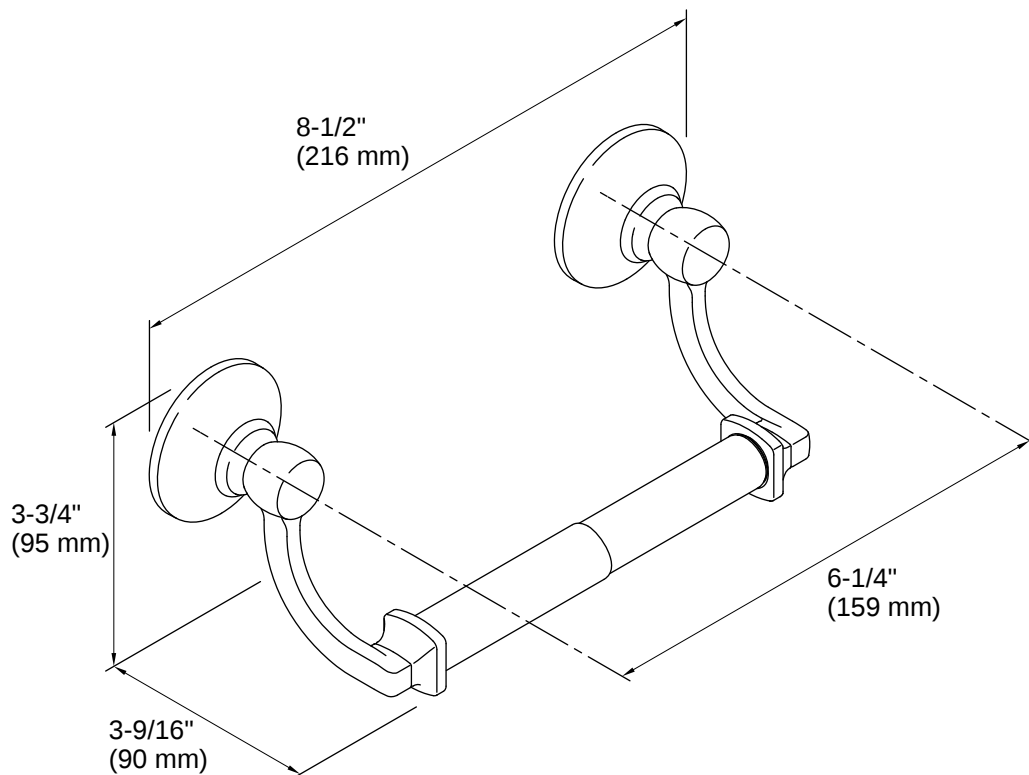

Installation

- Installation template and tools included

Installation Notes

Install this product according to the installation instructions.

CAUTION: Risk of personal injury. Do not install these products in any area where they are likely to be used inadvertently as a grab bar or support bar. These products are not designed or intended for use as a grab bar or support bar.