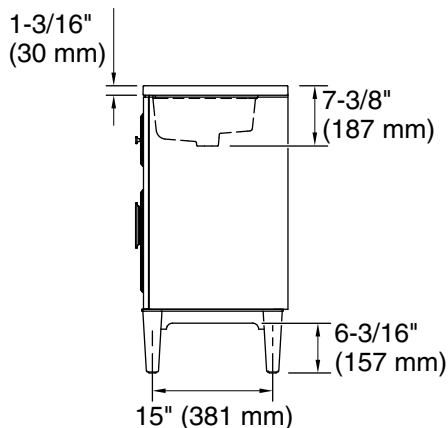

## Features

- One full-extension 12-3/4" (325 mm) drawer with soft-close side-mount slides
- Three-way adjustable slow-close door hinges for easy cabinet access
- 18" (457 mm) cabinet interior provides ample storage space
- Finish-matched cabinet interior offers generous clearance for plumbing
- Customize your storage with optional accessories such as floor liners, drawer organizers, and perfectly sized containers (sold separately)
- Bianco Bella quartz vanity top adds beauty and long-lasting durability
- Brushed Nickel hardware included on the White and Slate Grey vanities

### Technical Information

All product dimensions are nominal.