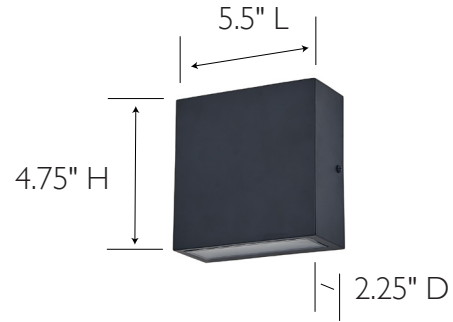

Konner LED Wall Sconce
Matte Black

SPECIFICATIONS

MOUNTING:	Wall Mount	LED BRIGHTNESS (LUMENS):	90
SLOPED CEILING ADAPTABLE:	N/A	LED COLOR CORRELATED TEMPERATURE (CCT):	3000K
LAMP TYPE 1:	Integrated 12W LED	LED COLOR RENDERING INDEX (CRI):	75
BULB INCLUDED:	N/A	LED EFFICACY:	30.33
WATTS PER BULB:	12W	LED AVERAGE RATED LIFE:	30000h
TOTAL WATTAGE:	12W	ENERGY EFFICIENT:	Yes
DIMMABLE:	Yes	LIGHTING AMPS:	.13
MATERIAL CONSTRUCTION:	Aluminum & Glass	VOLTAGE:	120-277 V
ASSEMBLED DIMENSIONS:	4.75" H x 5.5" L x 2.25" D		
WEIGHT:	1.21 lbs.		
BACKPLATE DIMENSIONS:	5" H x 5.25" L x .63" D		
CANOPY/PLATE DIMENSIONS:	N/A		
GLASS/SHADE DIMENSIONS:	N/A		
GLASS/SHADE MATERIAL:	Glass		
GLASS/SHADE TYPE:	Frosted		
GLASS/SHADE COLOR:	White		