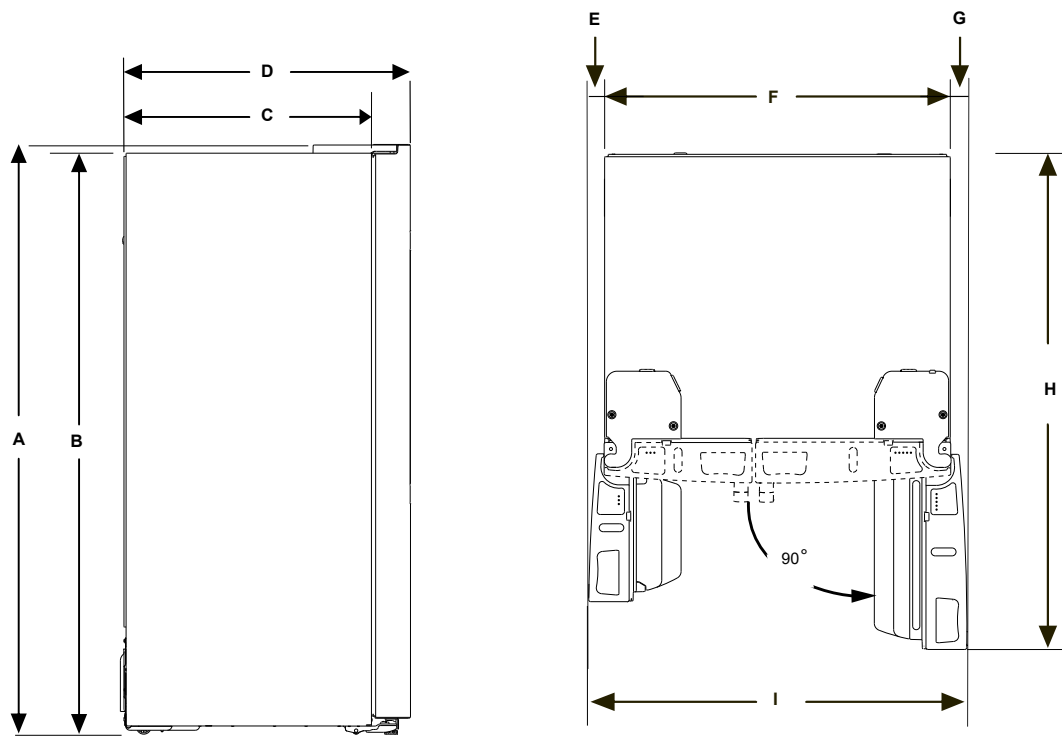

PRELIMINARY QUICK SPECS

PSE28QYYFS

GE Profile™ ENERGY STAR® 28 Cu. Ft. Side-By-Side Refrigerator with Hands-Free AutoFill and CustomSize Ice

DIMENSIONS AND INSTALLATION INFORMATION (INCHES)

PRODUCT DIMENSIONS INCHES

Height to top of hinge and door (A)	69-15/16
Height to top of case (B)	68-15/16
Case depth without doors (C)	29-7/16
Overall depth with doors (D)	34
Clearance from side of case to adjacent wall with freezer door open 90° (E)	1-11/16
Overall case width (F)	35-3/4
Clearance from side of case to adjacent wall with fresh food door open 90° (G)	1-3/4
Total depth with fresh food door open 90° (H)	51-1/4
Width with doors open 90° (I)	39-1/8

Total Product Dimensions (WxHxD)

35-3/4" x 69-15/16" x 34"

AIR CLEARANCES INCHES

Each side	1/8
Top	1
Back	2

Model has integrated, pocket handles, that do not add depth to the product.

Water hook-ups fit in back air clearance when calculating installation depth.