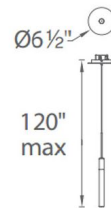

### Specifications

COLOR	Crystal
BODY FINISH	Black
WATTAGE	6W
DIMMER	Low Voltage Electronic
DIMENSIONS	6.5"W x 11.8"H
INTEGRATED LED MODULE	1 x LED/6W/120-277V LED
COUNTRY OF ORIGIN	China

### Technical Information

PRODUCT DIMENSIONS	Max Overall Height: 120"
LAMP LIFE	75000 hours
COLOR RENDERING	90 CRI
LAMP COLOR	3000K
LUMENS/WATT	37.50
LUMINOUS FLUX	225 lumens

Shown in black / crystal

CLICK TO VIEW PRODUCT