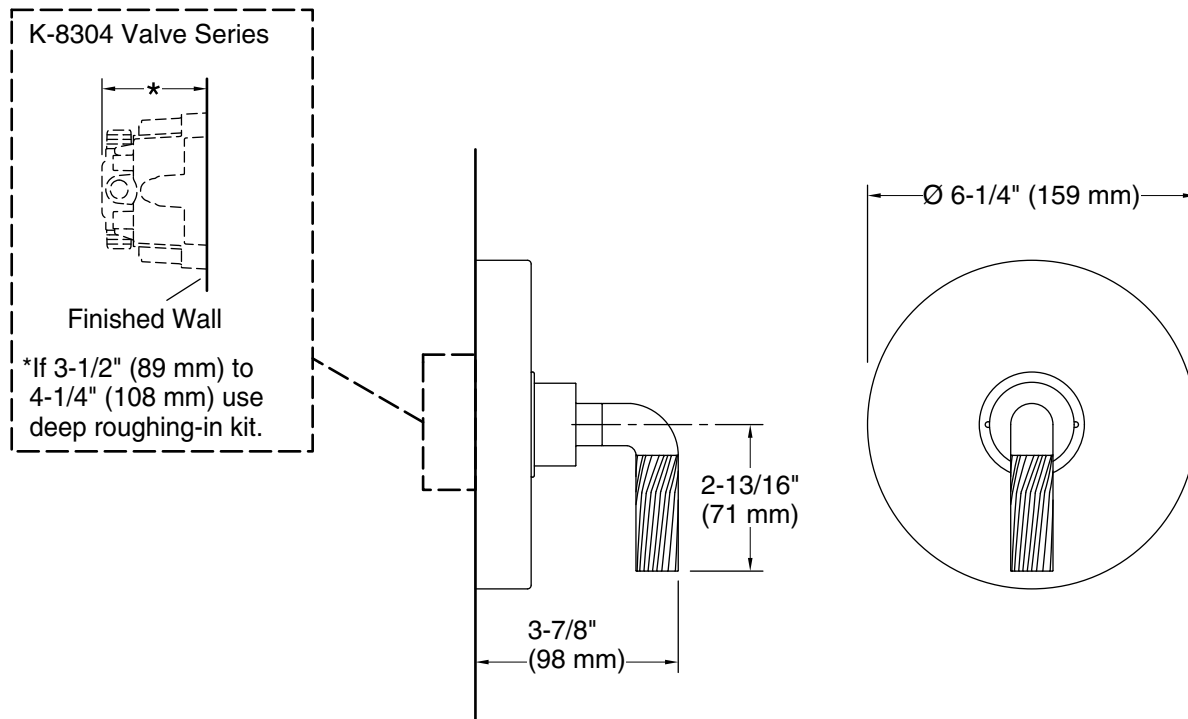

KALLISTA®

One™ by KALLISTA
Single control trim, Armory handle
P40880-LV

Technical Information

All product dimensions are nominal.

Notes

Install this product according to the installation instructions.

ADA, OBC, CSA B651 compliant when installed to the specific requirements of these regulations.