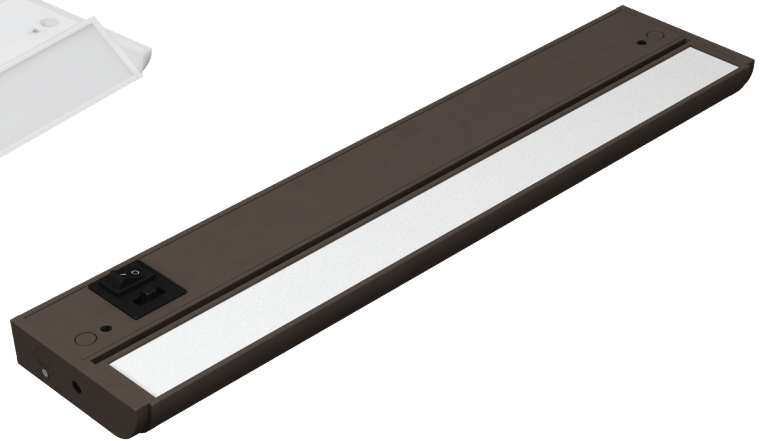

LED 5 Complete - Bronze

5LCS-10-5CCT-DB (10" | 7W | 385Lm)

5LCS-16-5CCT-DB (16" | 11W | 620Lm)

5LCS-24-5CCT-DB (24" | 15W | 925Lm)

5LCS-32-5CCT-DB (32" | 16.5W | 1050Lm)