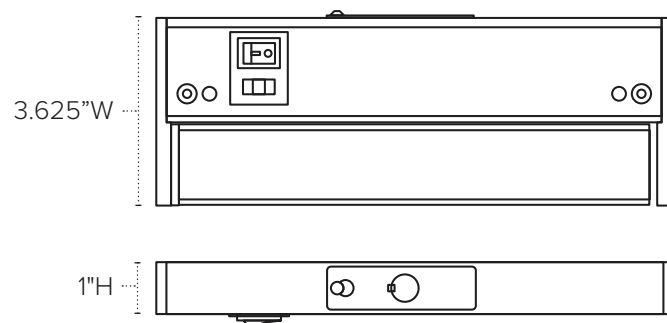

Technical Information

Series	5LCS
Input Voltage	120V AC
CCT	5CCT (2700K | 3000K | 3500K | 4000K | 5000K)
CRI	90+
Wattage	Up to 16.5W
Lumens	Up to 1050Lm
Beam Angle	120°
Max Run	150W
Dimmable	10-100% (TRIAC)
Mounting	Surface
Rating	cETLus Listed, Dry Locations
Rated Life	35,000 hrs

*Lumens listed based on 4000K CCT setting