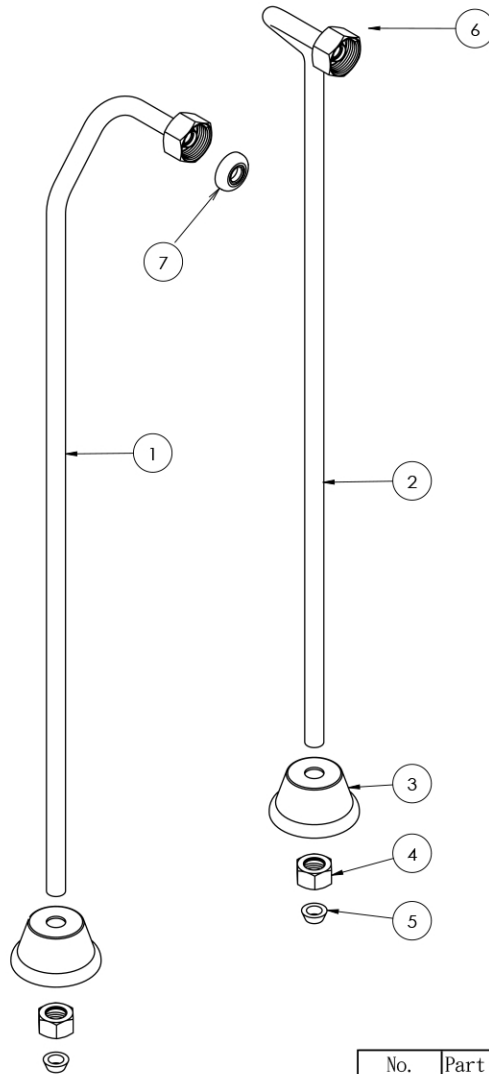

MAIDSTONE

www.MaidstoneSupply.com

Tub Wall Supply Lines

Part No: 123DO2-NS

No.	Part Name	Part No.	FINISH
1	Supply tube - hot	HL-4316	Y
2	Supply tube - cold	HL-4315	Y
3	Escutcheon	HL-4404	Y
4	Nut	HL-3410	
5	Cone washer	HL-1809	
6	Nut	HL-3417	Y
7	Hat rubber washer	HL-1901	

Note: Rough-in dimensions may vary +/- 1/2" and are subject to change. No responsibility is assumed by Maidstone.