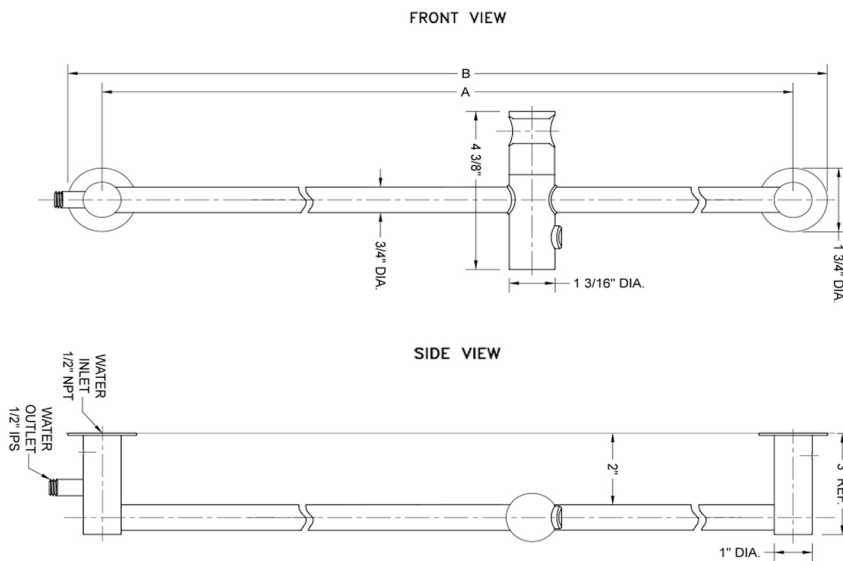

24" Contemporary Slim Wall Bar with Bottom Outlet Integral Water Supply

Model #: 9524-

JACLO®

Confidence from start to finish.™

FEATURES:

- Brass Contemporary slim wall bar with bottom water inlet
- Integral water outlet eliminates need for separate water supply elbow
- Push button slider easily moves up & down & side to side
- Adjustable handshower angle
- Replace showerarm & showerhead with sliderail for handshower & hose
- Perfect for full height shower & shower seat applications
- Conical end of hose sits in holder
- Mounting hardware included
- Review install instructions to properly rough-in the water outlet
- Not available in WH JACLO=COLOR
- Custom lengths available less than 36". Contact JACLO for pricing & availability

SPECIFICATION DRAWING:

DECORATIVE WALL BARS			
PART. #	DESCRIPTION	A	B
9524	24" WALL BAR	24"	25 3/4"
9530	30" WALL BAR	30"	31 3/4"
9536	36" WALL BAR	36"	37 3/4"