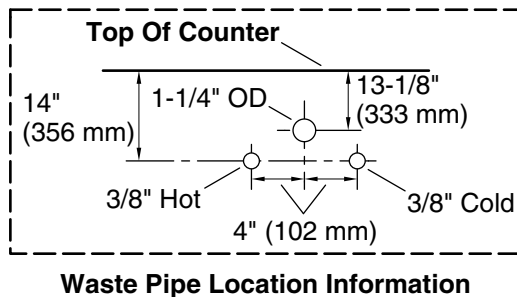

Features

- Two full-extension 12-3/4" (325 mm) drawers with soft-close side-mount slides
- Three-way adjustable slow-close door hinges for easy cabinet access
- 18" (457 mm) cabinet interior provides ample storage space
- Finish-matched cabinet interior offers generous clearance for plumbing
- Pure White (PWH) quartz vanity top adds beauty and long-lasting durability
- Customize your storage with optional accessories such as floor liners, drawer organizers, and perfectly sized containers (sold separately)
- Brushed Nickel hardware included on the White and Slate Grey vanities
- Coordinates with Pure White (PWH) quartz side splash (sold separately)

1WX

Slate Grey

Technical Information

All product dimensions are nominal.

Lighting included: No

Notes

Install this product according to the installation instructions.