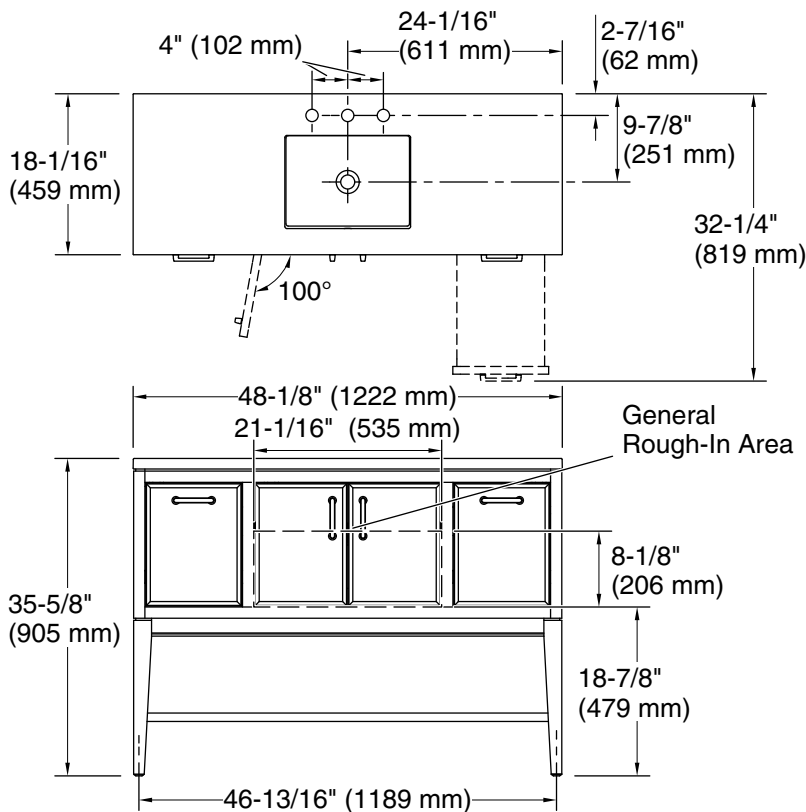

Features

- Two full-extension 12-3/4" (325 mm) drawers with soft-close side-mount slides
- Three-way adjustable slow-close door hinges for easy cabinet access
- 18" (457 mm) cabinet interior provides ample storage space
- Finish-matched cabinet interior offers generous clearance for plumbing
- Pure White (PWH) quartz vanity top adds beauty and long-lasting durability
- Customize your storage with optional accessories such as floor liners, drawer organizers, and perfectly sized containers (sold separately)
- Brushed Nickel hardware included on the White and Slate Grey vanities
- Coordinates with Pure White (PWH) quartz side splash (sold separately)

Required Products/Accessories

K-33584 4" cabinet pull

Recommended Products/Accessories

K-25817 4" x 48" quartz backsplash

K-25819 4" x 17-1/4" quartz side splash

Codes/Standards

ASME A112.19.2/CSA B45.1
EPA TSCA Title VI/CARB P2

1WX

Slate Grey

Technical Information

All product dimensions are nominal.

Lighting included: No

Notes

Install this product according to the installation instructions.