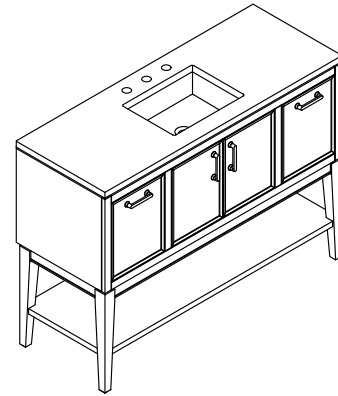

Features

- Two full-extension 12-3/4" (325 mm) drawers with soft-close side-mount slides
- Three-way adjustable slow-close door hinges for easy cabinet access
- 18" (457 mm) cabinet interior provides ample storage space
- Finish-matched cabinet interior offers generous clearance for plumbing
- Pure White (PWH) quartz vanity top adds beauty and long-lasting durability
- Customize your storage with optional accessories such as floor liners, drawer organizers, and perfectly sized containers (sold separately)
- Brushed Nickel hardware included on the White and Slate Grey vanities
- Coordinates with Pure White (PWH) quartz side splash (sold separately)

Material

- Solid wood and moisture-resistant MDF
- Painted exterior
- Vitreous china sink

Installation

- Can be installed with legs or wall-hung
- Easy installation – no special tools required
- Separate vanity top makes for simplified installation

Required Products/Accessories

K-33584 4" cabinet pull

Recommended Products/Accessories

K-25817 4" x 48" quartz backsplash

K-25819 4" x 17-1/4" quartz side splash

Codes/Standards

ASME A112.19.2/CSA B45.1
EPA TSCA Title VI/CARB P2