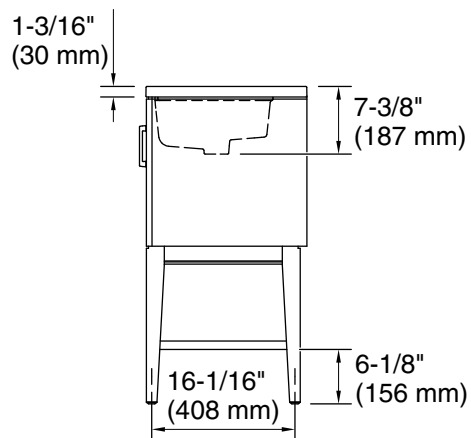

Features

- Two full-extension 12-3/4" (325 mm) drawers with soft-close side-mount slides
- Three-way adjustable slow-close door hinges for easy cabinet access
- 18" (457 mm) cabinet interior provides ample storage space
- Finish-matched cabinet interior offers generous clearance for plumbing
- Pure White (PWH) quartz vanity top adds beauty and long-lasting durability
- Customize your storage with optional accessories such as floor liners, drawer organizers, and perfectly sized containers (sold separately)
- Brushed Nickel hardware included on the White and Slate Grey vanities
- Coordinates with Pure White (PWH) quartz side splash (sold separately)

1WX

Slate Grey

Technical Information

All product dimensions are nominal.

Lighting included: No

Notes

Install this product according to the installation instructions.