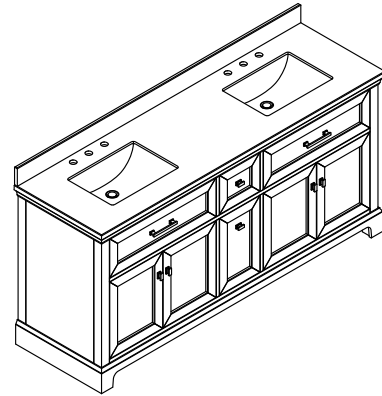

Features

- Set includes cabinet, precut quartz vanity top, backsplash, sinks, cabinet hardware
- Convenient tilt-down drawer under each basin for storing smaller, frequently-used items
- Four full-extension 17" (432 mm) drawers with soft-close side-mount slides
- Three-way adjustable slow-close door hinges for easy cabinet access
- 20" (508 mm) cabinet interior provides ample storage space
- Finish-matched cabinet interior offers generous clearance for plumbing
- Vanity top has 8" (203 mm) widespread faucet holes; requires deck-mount faucets (sold separately)
- Vibrant® Brushed Nickel hardware included on White vanities, Vibrant Brushed Moderne Brass hardware on Ferrous Grey and Tidal Blue vanities, and Matte Black hardware on Light Oak vanities
- White (GWT) quartz vanity top and backsplash add beauty and long-lasting durability
- Coordinates with White (GWT) quartz side splash (sold separately)

Material

- Vitreous china sinks
- Solid wood and moisture-resistant MDF

Installation

- Separate vanity top makes for simplified installation
- Easy installation – no special tools required

Recommended Products/Accessories

K-38554 4" x 21-11/16" quartz side splash

Codes/Standards

ASME A112.19.2/CSA B45.1

KOHLER® One-Year Limited Warranty

See website for detailed warranty information.

Available Colors/Finishes

Color tiles intended for reference only.

Color	Code	Description
	0	White
	DWG	Ferrous Grey
	TDB	Tidal Blue
	WEK	Light Oak
	DAK	Draper Oak
	UMG