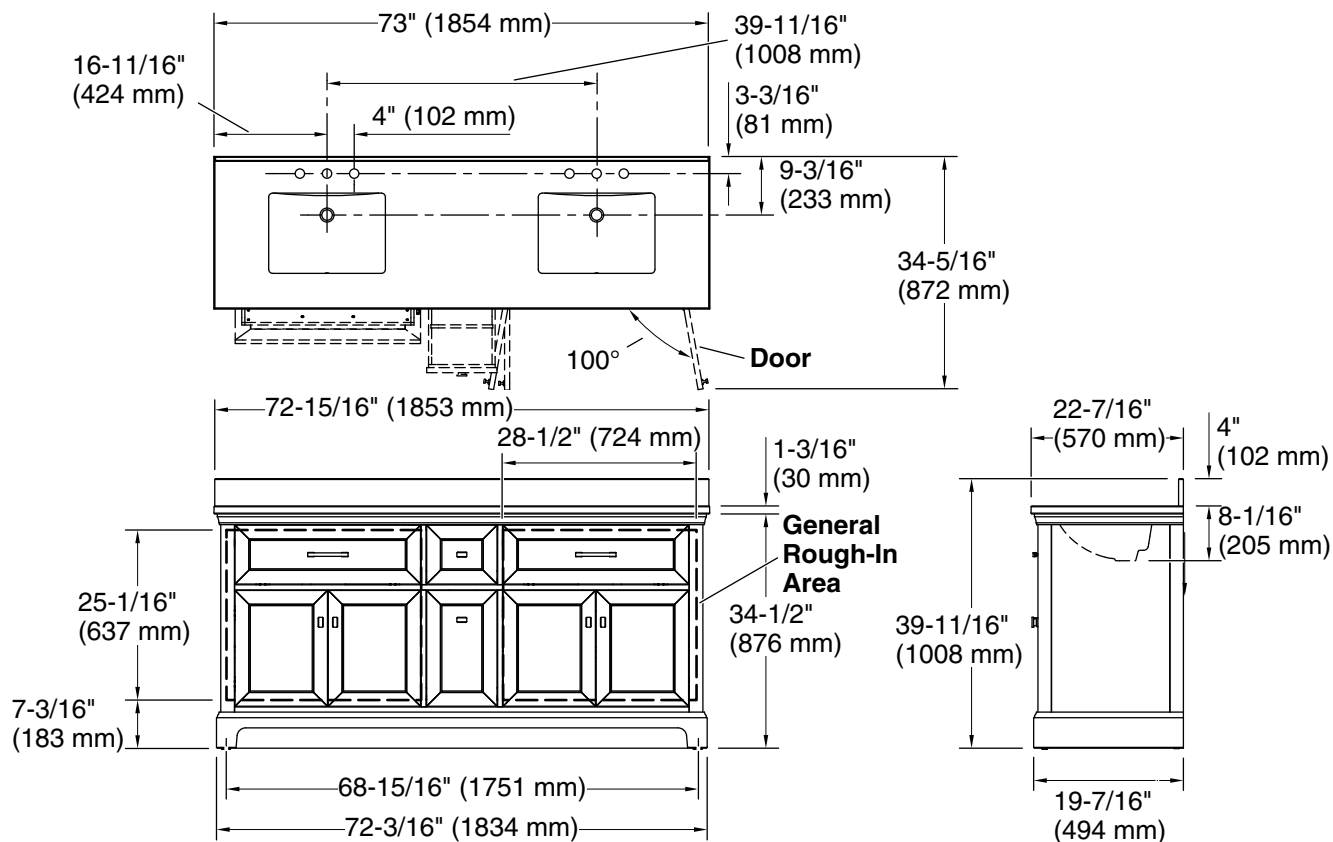

Technical Information

All product dimensions are nominal.

Lighting included: No

Notes

Install this product according to the installation instructions.

Select the type of fastener based upon the wall material. Two 250 lb (113.4 kg) minimum load bearing fasteners are recommended.