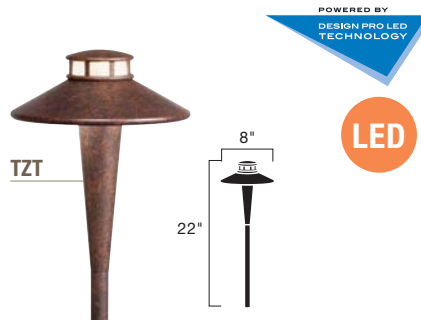

A circular logo with a light green background and a darker green border. The words "QUICK" and "SHIP" are stacked vertically in a white, sans-serif font.

EXTERIOR LIGHTING

LED EXTERIOR page 190

120V page 192

12V page 200

Create a total exterior lighting plan with a variety of commercial-grade pieces that live up to harsh environmental conditions and everyday wear-and-tear. Illuminating a commercial setting means planning for today, and for the future. Our Design Pro LED accent lights, featuring our exclusive Radiax™ Optics deliver the greatest lumens per watt in the industry for energy savings and lower maintenance costs for comparable fixtures. We also offer a full range of Design Pro LED 12V options. See our complete line at Landscapelighting.com

EXTERIOR LIGHTING

12V LED PATH

QUICK SHIP

LED TIKI

15801 TZT27 - 2700K
15801 TZT30 - 3000K

Description	A warm, soft center glow adds just the right hint of detail to this center mount LED path and spread.									
Finishes	Textured Tannery Bronze™ (Marine grade powder coat)									
Safety Rated	Wet Location									
Light Source	3 Integrated High Output Nichia® LEDs, tightly binned for color uniformity, and constant current driver									
Voltage	9V-15V AC/DC with no loss in output due to constant current technology									
Fixture Photometric (fc)	Distance from Light	0'	1'	2'	3'	4'	5'	6'	7'	8'
	Footcandles	6.22	3.8	2.8	1.41	0.76	0.43	0.3	0.19	0.12