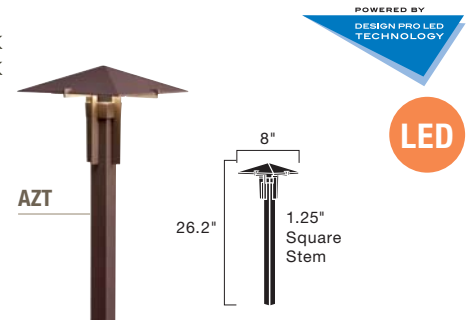

Description	A mission style offering in Design Pro LED. A substantial design supported by thick cast construction.									
Finishes	AZT - Textured Architectural Bronze									
Safety Rated	Wet Location									
Light Source	3 Integrated High Output Nichia® LEDs, tightly binned for color uniformity, and constant current driver									
Voltage	9V-15V AC/DC with no loss in output due to constant current technology									
Fixture Photometric (fc)	Distance from Light	0'	1'	2'	3'	4'	5'	6'	7'	8'
	Footcandles	4.23	2.35	1.50	0.83	0.51	0.35	0.22	0.17	0.10