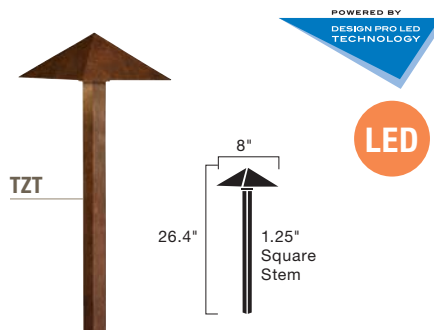

LED FORGED

15803 AZT27 - 2700K
15803 AZT30 - 3000K

Description	A mission style offering in Design Pro LED. A substantial design supported by thick cast construction.									
Finishes	AZT - Textured Architectural Bronze									
Safety Rated	Wet Location									
Light Source	3 Integrated High Output Nichia® LEDs, tightly binned for color uniformity, and constant current driver									
Voltage	9V-15V AC/DC with no loss in output due to constant current technology									
Fixture Photometric (fc)	Distance from Light	0'	1'	2'	3'	4'	5'	6'	7'	8'
	Footcandles	4.23	2.35	1.50	0.83	0.51	0.35	0.22	0.17	0.10

LED PYRAMID

15802 TZT27 - 2700K
15802 TZT30 - 3000K

Description	A style to fit a wide variety of tastes, the subtle look of this design will find a home in a wide variety of landscapes.									
Finishes	Textured Tannery Bronze™ (Marine grade powder coat)									
Safety Rated	Wet Location									
Light Source	3 Integrated High Output Nichia® LEDs, tightly binned for color uniformity, and constant current driver									
Voltage	9V-15V AC/DC with no loss in output due to constant current technology									
Fixture Photometric (fc)	Distance from Light	0'	1'	2'	3'	4'	5'	6'	7'	8'
	Footcandles	8.01	5.4	2.23	.85	.37	.19	0.09	-	-

LED TAPERED COLUMN

15804 AZT27 - 2700K
15804 AZT30 - 3000K

Description	A tapered column rises to a narrow point and then widens to expose LED illumination emanating from the reverse taper cap.									
Finishes	AZT - Textured Architectural Bronze									
Safety Rated	Wet Location									
Light Source	3 Integrated High Output Nichia® LEDs, tightly binned for color uniformity, and constant current driver									
Voltage	9V-15V AC/DC with no loss in output due to constant current technology									
Fixture Photometric (fc)	Distance from Light	0'	1'	2'	3'	4'	5'	6'	7'	8'
	Footcandles	7.2	3.5	1.4	0.8	0.5	0.3	-	-	-