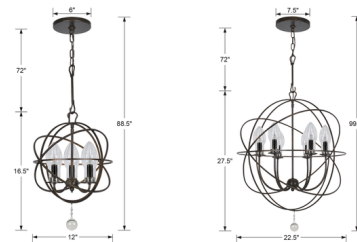

Lightology

lightology.com
866-954-4489
05-13-26

Project: _____

Company: _____

Location: _____ Fixture Type: _____

SPEC #: **CRY592022**

Approved On: _____ Approved By: _____

Solaris Outdoor Chandelier By Crystorama

Description

The Solaris Outdoor Chandelier features an open cage style of wrought iron finished in English Bronze and a hanging crystal accent. Available in three sizes. Canopy: 6 inch diameter.

Shown in english bronze / clear

Specifications

COLOR	Clear
BODY FINISH	English Bronze
WATTAGE	120W
DIMMER	Standard 120V
DIMENSIONS	12"W x 16.5"H
BULB NOT INCLUDED	3 x B10/Candelabra (E12)/40W/120V Incandescent
COUNTRY OF ORIGIN	China

Technical Information

PRODUCT DIMENSIONS	Adjustable Chain Length: 72"
--------------------	------------------------------

CLICK TO VIEW PRODUCT

Notes: