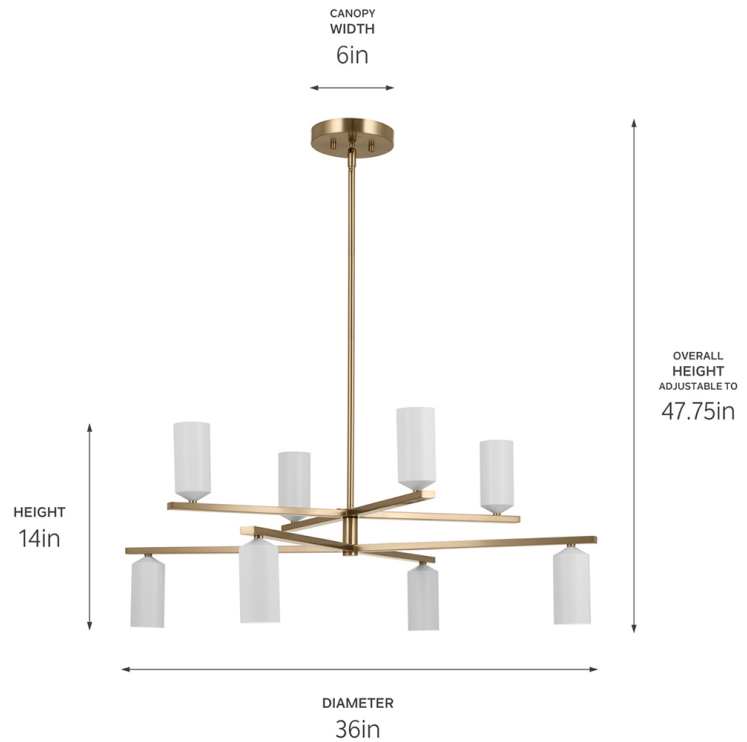

SPECIFICATIONS

Certifications/Qualifications

Prop65	Yes
Location Rating	Dry kichler.com/warranty

Dimensions

Height	14"
Overall Height	47.75"
Weight	10 LBS
Canopy Width	6"
Canopy Depth	1"

Electrical

Input Voltage	120 V

Light Source

Light Source	Bulb
Lamp Included	Not Included
# Of Bulbs/LED Modules	8
Max Or Nominal Watt	5.5 W
Lamp Type	B, T6
Socket Type	E12 (Candelabra)
Dimmable	Yes
Dimmable Notes	Dimmable when used with dimmer switch (sold separately); when using LED bulbs, see bulb manufacturer dimming specifications.

Mounting/Installation

Interior/Exterior	Interior Product
Mounting Weight	10 LBS
Lead Wire Length	144
Wire Connectors	Wire Nuts

FIXTURE ATTRIBUTES

Housing/Glass

Primary Material	Steel
Shade Included	Yes
Shade Description	Metal Cylinder Shade
Shade Dimensions	2.75 DIA x 5.5 H
Max Stem Tilt	90 °

Product/Ordering Information

SKU	52532CPZWH
Finish	Champagne Bronze™
UPC	783927029384

Finishes

- Champagne Bronze™ | Black
- Champagne Bronze™ | White