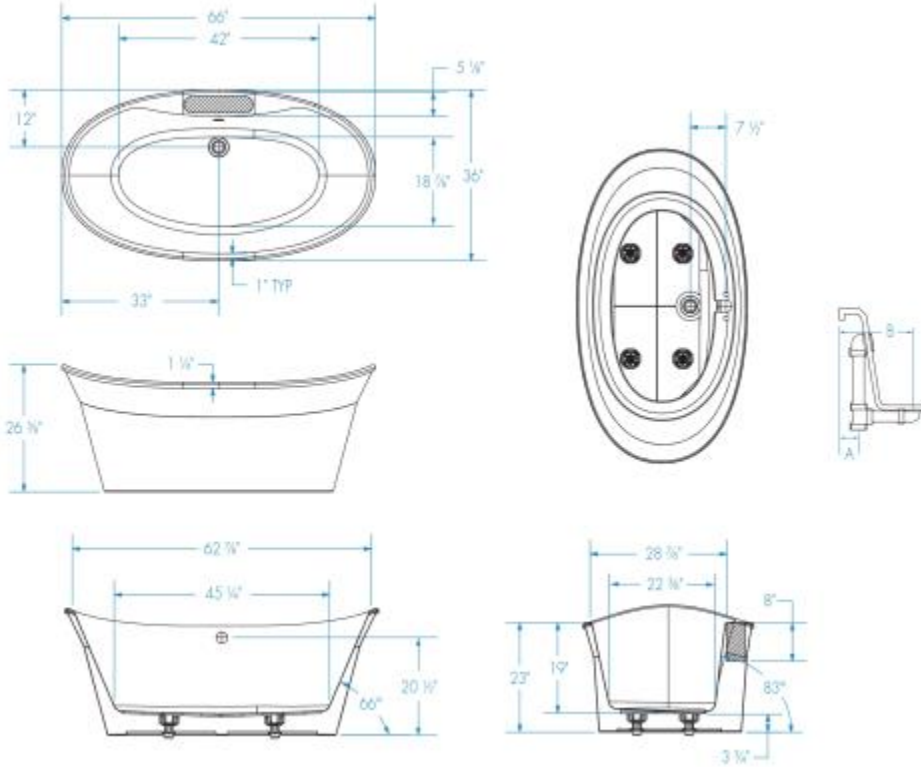

## Standard Features:

- 2-piece freestanding bathtub
- Two-person bath
- Symmetrical transitional design
- Faucet can be deck-mounted or floor-mounted
- Above-the-Floor Rough (AFR)

# Clara 6636CF AFR AcryIX Freestanding Bathtub

**Model number:**

W1AX6636FTO-WH

**Dimensions:** 66" x 36" x 26.625"

**Installation:** Freestanding

**Material:** AcryIX™

## Dimensions

66 x 36 x 26 3/4 In.  
(1676 x 914 x 676 mm)

## Bathing Well

45 1/4 In. x 22 1/2 In.  
(1149 mm x 568 mm)