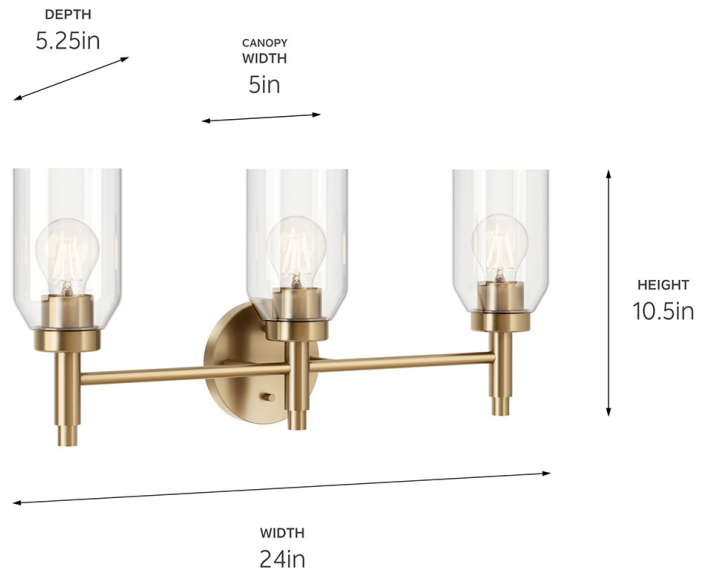

SPECIFICATIONS

Certifications/Qualifications

ADA Compliant	No
Prop65	Yes
Location Rating	Damp
	kichler.com/warranty

Dimensions

Height	10.5"
Width	24"
Height From Center Of Wall Opening (Spec Sheet)	8"
Depth	5.25"
Weight	6.3 LBS
Canopy Width	5"
Canopy Depth	1"

Electrical

Input Voltage	120 V

Light Source

Light Source	Bulb
Lamp Included	Not Included
# Of Bulbs/LED Modules	3
Max Or Nominal Watt	75 W
Lamp Type	A
Socket Type	E26 (Medium)
Dimmable	Yes

Mounting/Installation

Interior/Exterior	Interior Product
Mounting Weight	4.05 LBS
Install Glass Up Or Down	Both
Lead Wire Length	6
Wire Connectors	Wire Nuts

FIXTURE ATTRIBUTES

Housing/Glass

Primary Material	Steel
Shade Included	No

Product/Ordering Information

SKU	55185CPZ
Finish	Champagne Bronze™
UPC	783927047203

Finishes

- Black
- Brushed Nickel
- Champagne Bronze™
- Chrome