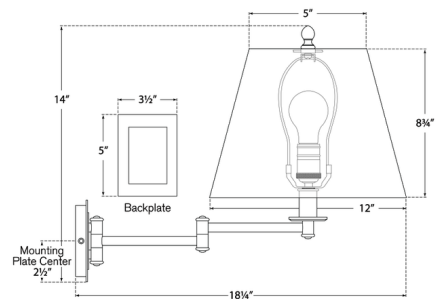

By Visual Comfort Signature

Description

The Primitive Swing Arm Wall Sconce brings a timeless look to your space with its simple jointed arm and tapered linen shade. Use it as a bedside reading lamp or place it in your living room by a comfortable chair for relaxing. This light can be installed as a hardwired or plug-in fixture. Cord covers are included for plug-in use. Note: For hardwired mounting, the fixture does not cover a standard US junction box and requires a 2 x 4 inch junction box.

Shown in hand-rubbed antique brass / linen

Specifications

| | | |
|--------------------|-------|---------------------------------------------|
| COLOR | | Linen |
| BODY FINISH | | Hand-Rubbed Antique Brass |
| WATTAGE | | 100W |
| DIMMER | | Included |
| DIMENSIONS | | 12"W x 14"H x 18.25"D |
| BULB NOT INCLUDED | | 1 x A19/Medium (E26)/100W/120V Incandescent |
| OTHER BULB OPTIONS | | 1 x A19/Medium (E26)/120V LED |