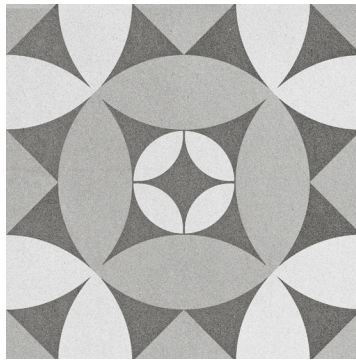

Mural

Outline

Sketch

Diagram

Portrait

Art

Art Faces

Art has 18 patterns, intended for random installations or accent pieces.

Sizes							
	9" x 9" 9.17" x 9.17"	9" x 9" 9.17" x 9.17"					
Thickness	8.5mm						
Faces	1		18 (Art)				
Finish	Matte						
Edge	Pressed						
Grout Joint Recommendation	1/8"						
Testing	Abrasion Resistance C1027	Breaking Strength C648	Chemical Resistance C650	Water Absorption C373	DCOF ANSI A1371	Scratch Hardness MOHS	Shade Variation Rating
	Results* IV	≥700 lbf	Resistant	≤0.50%	≥0.60	7	V1