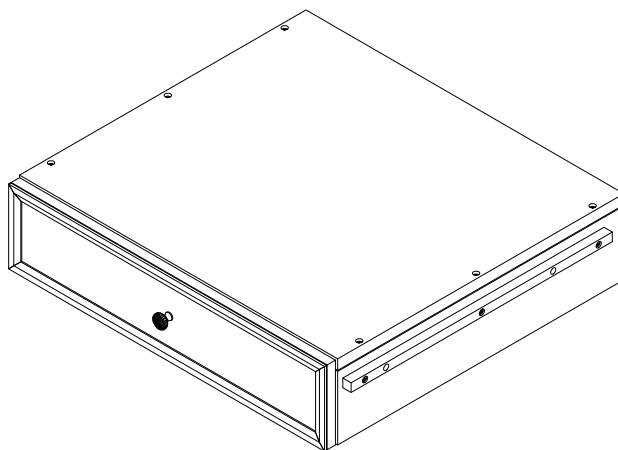

BELLSHIRE 24" MAKE UP COUNTER

660-MC24-HNO
660-MC24-BW

JAMES MARTIN VANITIES®

Features and Materials

Solids: Poplar

Veneers: Poplar

Panels: MDF Moisture-Resistant

Installation Type: Wall-mounted

Number of Drawers: One

Drawer Box Material and Construction: 12mm, MDF Moisture-Resistant

English Dovetail Joinery

Assembly Type: Cabinet comes fully assembled

Hardware Material and Finish: Antimony & Champagne Brass.

Full Extension, Soft Close Glides

Dimension

Width: 25-1/4"

Depth: 22-3/4"

Height: 5-5/8"

Knob

BELLSHIRE 24" MAKE UP COUNTER

660-MC24-HNO
660-MC24-BW

BELLSHIRE 24" MAKE UP COUNTER

660-MC24-HNO
660-MC24-BW

JAMES MARTIN VANITIES®

Top View

FLOOR

Back View

Side View

All dimensions are nominal