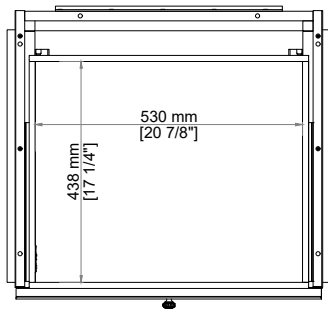

Full Extension, Soft Close Glides

Dimension

Width: 25-1/4"

Depth: 22-3/4"

Height: 5-5/8"

Knob

BELLSHIRE 24" MAKE UP COUNTER

660-MC24-HNO
660-MC24-BW

JAMES MARTIN VANITIES®

Top View

Front View

Side View

All dimensions are nominal

Diagrams are of cabinet only-James Martin Optional Countertops and sinks are not shown

Visit website for warranty and installation information
<http://www.jamesmartinvanities.com>

BELLSHIRE 24" MAKE UP COUNTER

660-MC24-HNO
660-MC24-BW

JAMES MARTIN VANITIES®

Top View

FLOOR

Back View

Side View

All dimensions are nominal