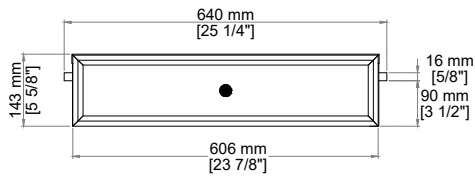

Full Extension, Soft Close Glides

Dimension

Width: 25-1/4"

Depth: 22-3/4"

Height: 5-5/8"

Knob

BELLSHIRE 24" MAKE UP COUNTER

660-MC24-HNO
660-MC24-BW

JAMES MARTIN VANITIES®

Top View

Front View

Side View

All dimensions are nominal

Diagrams are of cabinet only-James Martin Optional Countertops and sinks are not shown

Visit website for warranty and installation information
<http://www.jamesmartinvanities.com>

BELLSHIRE 24" MAKE UP COUNTER

660-MC24-HNO
660-MC24-BW

JAMES MARTIN VANITIES®

Top View

FLOOR

Back View

Side View

All dimensions are nominal