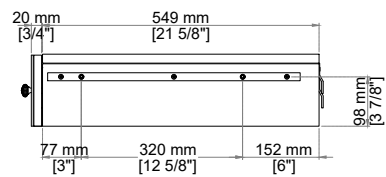

Full Extension, Soft Close Glides

Dimension

Width: 25-1/4"

Depth: 22-3/4"

Height: 5-5/8"

Knob

BELLSHIRE 24" MAKE UP COUNTER

660-MC24-HNO
660-MC24-BW

JAMES MARTIN VANITIES®

Top View

Front View

Side View

All dimensions are nominal

Diagrams are of cabinet only-James Martin Optional Countertops and sinks are not shown

Visit website for warranty and installation information
<http://www.jamesmartinvanities.com>

BELLSHIRE 24" MAKE UP COUNTER

660-MC24-HNO
660-MC24-BW

JAMES MARTIN VANITIES®

Top View

FLOOR

Back View

Side View

All dimensions are nominal