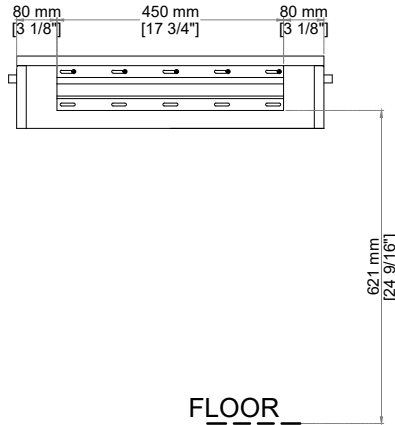

Full Extension, Soft Close Glides

Dimension

Width: 25-1/4"

Depth: 22-3/4"

Height: 5-5/8"

Knob

BELLSHIRE 24" MAKE UP COUNTER

660-MC24-HNO
660-MC24-BW

JAMES MARTIN VANITIES®

Top View

Front View

Side View

All dimensions are nominal

Diagrams are of cabinet only-James Martin Optional Countertops and sinks are not shown

Visit website for warranty and installation information
<http://www.jamesmartinvanities.com>

BELLSHIRE 24" MAKE UP COUNTER

660-MC24-HNO
660-MC24-BW

JAMES MARTIN VANITIES®

Top View

FLOOR

Back View

Side View

All dimensions are nominal