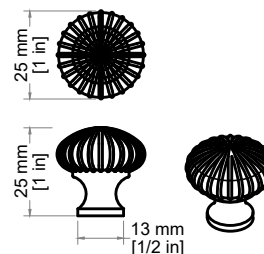

Number of Drawers: One

Drawer Box Material and Construction: 12mm, MDF Moisture-Resistant

English Dovetail Joinery

Assembly Type: Cabinet comes fully assembled

Hardware Material and Finish: Antimony & Champagne Brass.

Full Extension, Soft Close Glides

Dimension

Width: 25-1/4"

Depth: 22-3/4"

Height: 5-5/8"

Knob

BELLSHIRE 24" MAKE UP COUNTER

660-MC24-HNO
660-MC24-BW

JAMES MARTIN VANITIES®

Top View

Front View

Side View

All dimensions are nominal

Diagrams are of cabinet only-James Martin Optional Countertops and sinks are not shown

Visit website for warranty and installation information
<http://www.jamesmartinvanities.com>

BELLSHIRE 24" MAKE UP COUNTER

660-MC24-HNO
660-MC24-BW

JAMES MARTIN VANITIES®

Top View

FLOOR

Back View

Side View

All dimensions are nominal