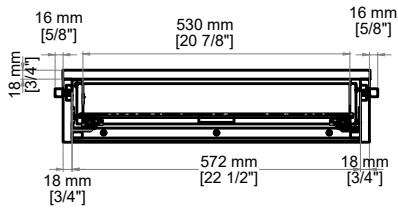

Full Extension, Soft Close Glides

Dimension

Width: 25-1/4"

Depth: 22-3/4"

Height: 5-5/8"

Knob

BELLSHIRE 24" MAKE UP COUNTER

660-MC24-HNO
660-MC24-BW

JAMES MARTIN VANITIES®

Top View

Front View

Side View

All dimensions are nominal

Diagrams are of cabinet only-James Martin Optional Countertops and sinks are not shown

Visit website for warranty and installation information
<http://www.jamesmartinvanities.com>

BELLSHIRE 24" MAKE UP COUNTER

660-MC24-HNO
660-MC24-BW

JAMES MARTIN VANITIES®

Top View

FLOOR

Back View

Side View

All dimensions are nominal