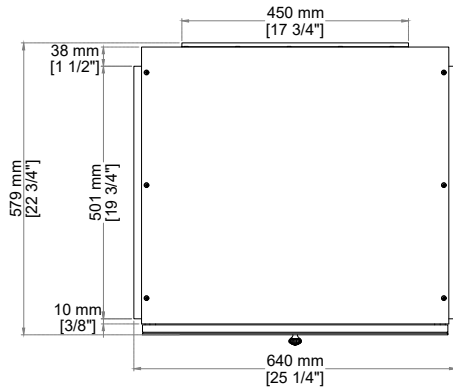

Full Extension, Soft Close Glides

Dimension

Width: 25-1/4"

Depth: 22-3/4"

Height: 5-5/8"

Knob

BELLSHIRE 24" MAKE UP COUNTER

660-MC24-HNO
660-MC24-BW

JAMES MARTIN VANITIES®

Top View

Front View

Side View

All dimensions are nominal

Diagrams are of cabinet only-James Martin Optional Countertops and sinks are not shown

Visit website for warranty and installation information
<http://www.jamesmartinvanities.com>

BELLSHIRE 24" MAKE UP COUNTER

660-MC24-HNO
660-MC24-BW

JAMES MARTIN VANITIES®

Top View

FLOOR

Back View

Side View

All dimensions are nominal