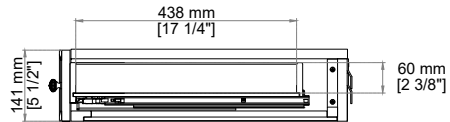

Full Extension, Soft Close Glides

Dimension

Width: 25-1/4"

Depth: 22-3/4"

Height: 5-5/8"

Knob

BELLSHIRE 24" MAKE UP COUNTER

660-MC24-HNO
660-MC24-BW

JAMES MARTIN VANITIES®

Top View

Front View

Side View

All dimensions are nominal

Diagrams are of cabinet only-James Martin Optional Countertops and sinks are not shown

Visit website for warranty and installation information
<http://www.jamesmartinvanities.com>

BELLSHIRE 24" MAKE UP COUNTER

660-MC24-HNO
660-MC24-BW

JAMES MARTIN VANITIES®

Top View

FLOOR

Back View

Side View

All dimensions are nominal