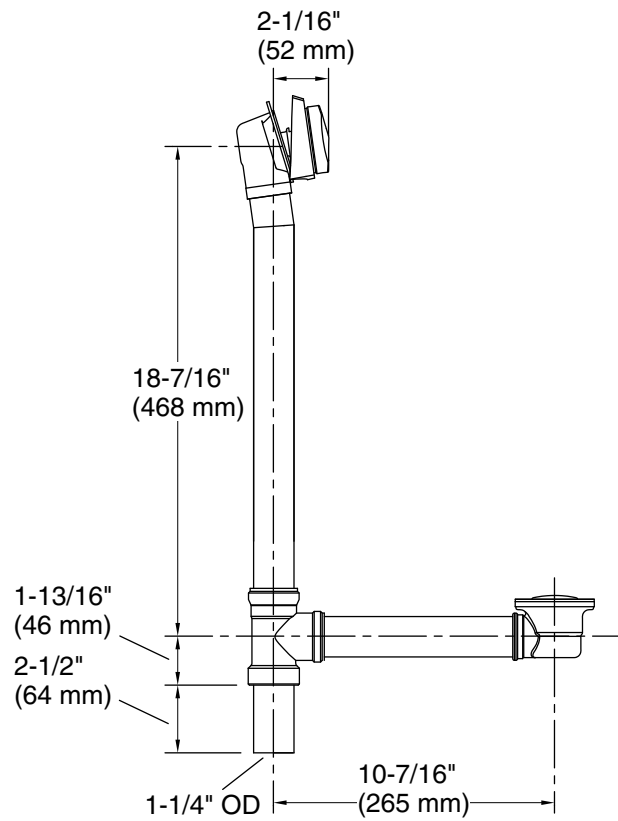

KALLISTA®

Barbara Barry
Waste and Overflow
P21573-00

Features

- High-quality solid-brass construction for durability and reliability
- Waste and Overflow is required for Barbara Barry under-mount bath (P50014-BA-0); either P21573-00 or P21575-00
- 16-1/4" (413 mm) height

Recommended Products/Accessories

P21663-00 Handshower Trim

Codes/Standards

None Applicable

See website for detailed warranty information.

Available Colors/Finishes

Color tiles intended for reference only.

Color	Code	Description
	AD	Nickel Silver
	CP	Polished Chrome
	AG	Brushed Nickel

Technical Information

All product dimensions are nominal.

Material: Brass