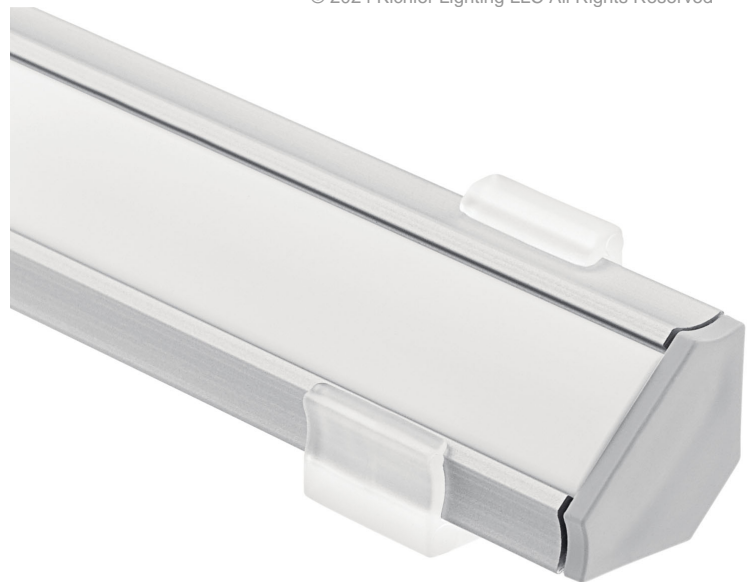

SPECIFICATIONS

Certifications/Qualifications

ADA Compliant	No
Prop65	No
Dark Sky Compliant	No
	kichler.com/warranty

Dimensions

Height	1"
Length	96.25"
Width	0.75"
Weight	0.9 LBS

Light Source

Dimmable	No

Mounting/Installation

Interior/Exterior	Interior Product
Mountable On Wall Or Ceiling	No
Mounting Weight	0.23 LBS
Modular	No

FIXTURE ATTRIBUTES

Housing/Glass

Primary Material	Aluminum
Shade Included	No

Product/Ordering Information

SKU	1TEK145SF8SIL
Finish	Silver
UPC	783927559263

Finishes

ALSO IN THIS FAMILY

1TEK145SF8SIL