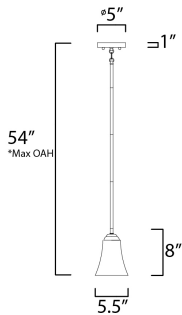

PRODUCT DESCRIPTION

Gently waving arms of Satin Nickel or Oil Rubbed Bronze support tall-profile Frosted glass shades creating a scale normally not found in this category of lighting. The bath vanity may be installed up or down and also includes a Polished Chrome finish.

*max overall height

MEASUREMENTS

- DIMENSION : 5.5" L x 5.5" W x 8" H
- MAX OAH : 54" OAH
- CANOPY : 5" W x 1" H x 5" L
- HANGING WEIGHT : 2.49 lb

LAMPING

- INPUT VOLTAGE : 120V
- BULB : 1 x 60W Incandescent E26 Medium , 60W Total
- BULB INCLUDED : (Not Included)
- DIMMABLE : Y