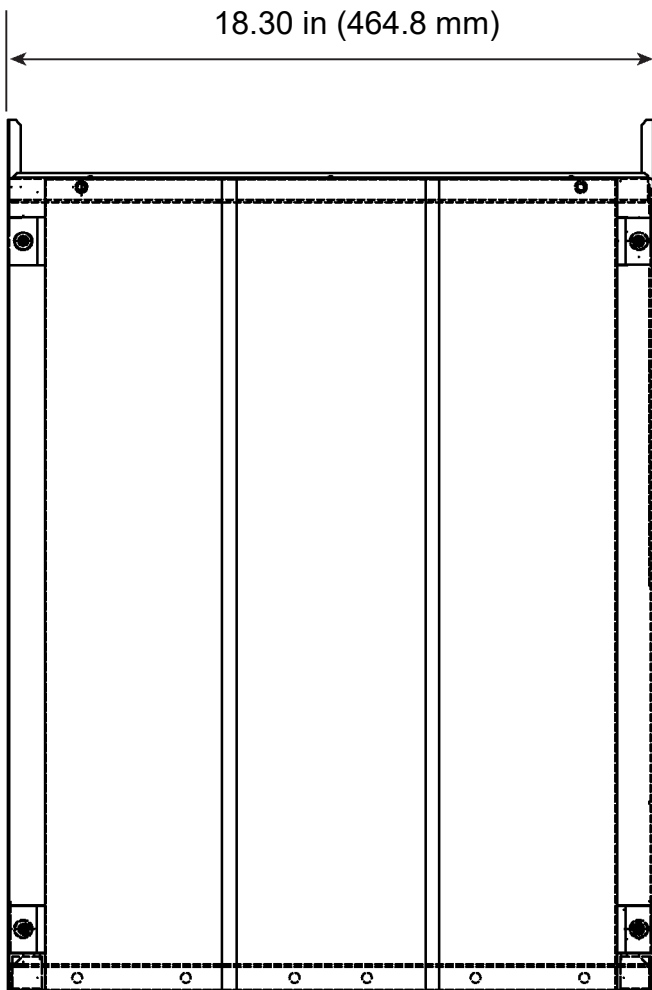

Material

Galvanized Steel

Color

Silver

Important: When roughing in a unit, take into account that the pipe cover overlaps the water heater by 1-1/4 in. (32 mm).

FRONT VIEW

SIDE VIEW

RINNAI.US • 1-800-621-9419