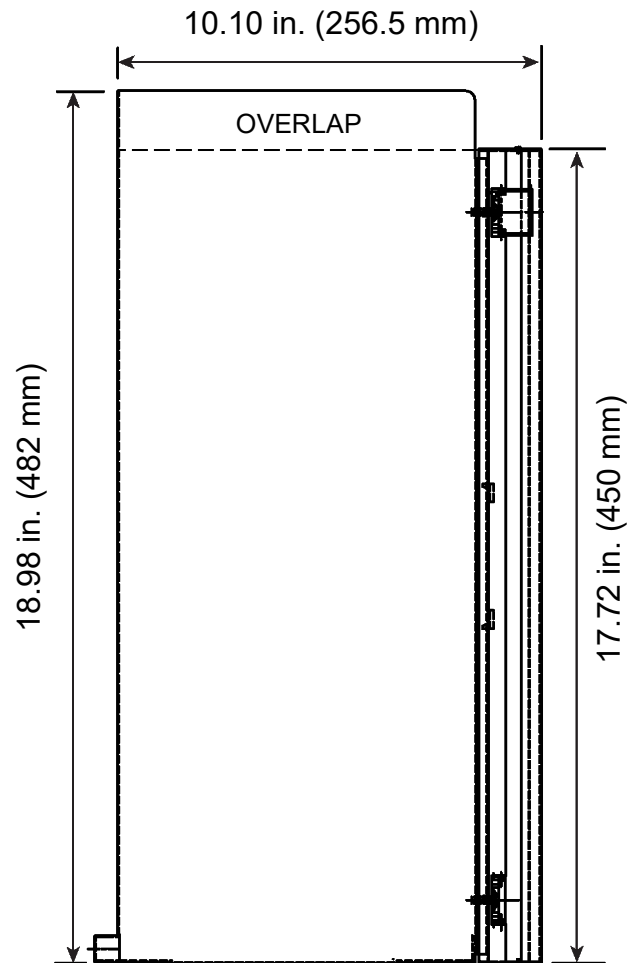

Material

Galvanized Steel

Color

Silver

Important: When roughing in a unit, take into account that the pipe cover overlaps the water heater by 1-1/4 in. (32 mm).

FRONT VIEW

SIDE VIEW

RINNAI.US • 1-800-621-9419