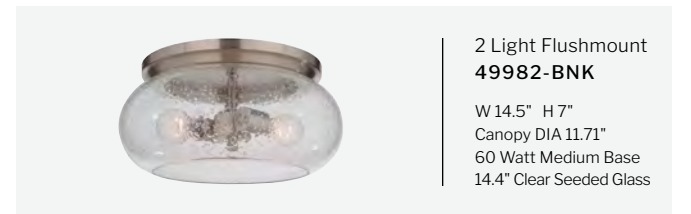

9 Light Chandelier
49929-ESP

W 29.5" H 32.88"
Canopy DIA 5"
6" Chain, 10' Cord
60 Watt Medium Base, 5.5" Clear Seeded Glass

FEATURES

- Clear Seeded Glass
- Chandeliers, Pendants, Semi & Flush Mounts are Indoor Rated
Wall Sconce & Vanities are Damp Rated

FINISHES

5 Light Chandelier
49925-BNK

W 25" H 26.5"
Canopy DIA 5"
6" Chain, 10' Cord
60 Watt Medium Base, 5.5" Clear Seeded Glass

2 Light Pendant
49992-ESP

W 15" H 24"
Canopy DIA 5"
6" Chain, 10' Cord
60 Watt Medium Base, 14.4" Clear Seeded Glass

1 Light Mini Pendant
49991-ESP

W 5.5" H 15.63"
Canopy DIA 5"
6" Chain, 10' Cord
60 Watt Medium Base
5.5" Clear Seeded Glass

2 Light Flushmount
49982-BNK

W 14.5" H 7"
Canopy DIA 11.71"
60 Watt Medium Base
14.4" Clear Seeded Glass

1 Light Wall Sconce
49901-ESP

W 5.63" H 8.75" E 7.88"
Backplate DIA 5.59"
60 Watt Medium Base
5.5" Clear Seeded Glass

DAMP RATED

2 Light Semi Flush
49952-BNK

W 15.25" H 15"
Canopy DIA 5.12"
60 Watt Medium Base
14.4" Clear Seeded Glass