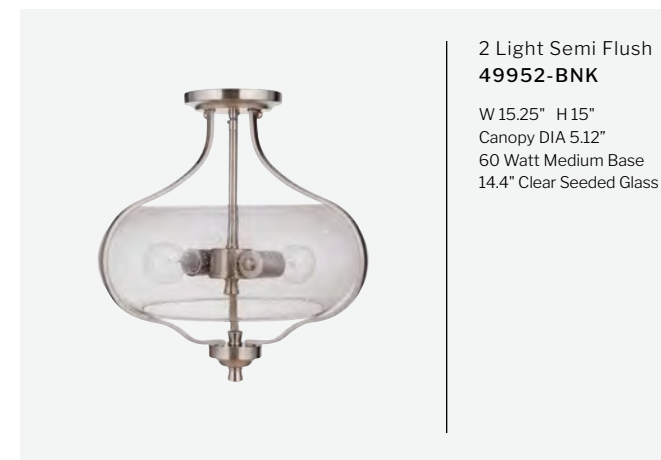

9 Light Chandelier
49929-ESP

W 29.5" H 32.88"
Canopy DIA 5"
6" Chain, 10' Cord
60 Watt Medium Base, 5.5" Clear Seeded Glass

FEATURES

- Clear Seeded Glass
- Chandeliers, Pendants, Semi & Flush Mounts are Indoor Rated
Wall Sconce & Vanities are Damp Rated

FINISHES

5 Light Chandelier
49925-BNK

W 25" H 26.5"
Canopy DIA 5"
6" Chain, 10' Cord
60 Watt Medium Base, 5.5" Clear Seeded Glass

2 Light Pendant
49992-ESP

W 15" H 24"
Canopy DIA 5"
6" Chain, 10' Cord
60 Watt Medium Base, 14.4" Clear Seeded Glass

1 Light Mini Pendant
49991-ESP

W 5.5" H 15.63"
Canopy DIA 5"
6" Chain, 10' Cord
60 Watt Medium Base
5.5" Clear Seeded Glass

2 Light Flushmount
49982-BNK

W 14.5" H 7"
Canopy DIA 11.71"
60 Watt Medium Base
14.4" Clear Seeded Glass

1 Light Wall Sconce
49901-ESP

W 5.63" H 8.75" E 7.88"
Backplate DIA 5.59"
60 Watt Medium Base
5.5" Clear Seeded Glass

DAMP RATED

2 Light Semi Flush
49952-BNK

W 15.25" H 15"
Canopy DIA 5.12"
60 Watt Medium Base
14.4" Clear Seeded Glass