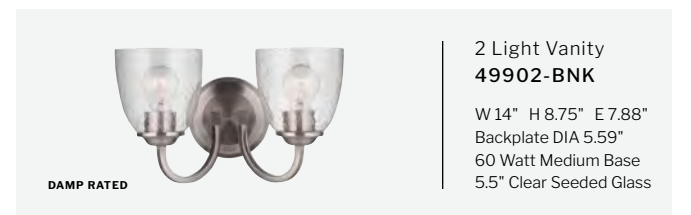

9 Light Chandelier
49929-ESP

W 29.5" H 32.88"
Canopy DIA 5"
6" Chain, 10' Cord
60 Watt Medium Base, 5.5" Clear Seeded Glass

FEATURES

- Clear Seeded Glass
- Chandeliers, Pendants, Semi & Flush Mounts are Indoor Rated
Wall Sconce & Vanities are Damp Rated

FINISHES

5 Light Chandelier
49925-BNK

W 25" H 26.5"
Canopy DIA 5"
6" Chain, 10' Cord
60 Watt Medium Base, 5.5" Clear Seeded Glass

2 Light Pendant
49992-ESP

W 15" H 24"
Canopy DIA 5"
6" Chain, 10' Cord
60 Watt Medium Base, 14.4" Clear Seeded Glass

1 Light Mini Pendant
49991-ESP

W 5.5" H 15.63"
Canopy DIA 5"
6" Chain, 10' Cord
60 Watt Medium Base
5.5" Clear Seeded Glass

2 Light Flushmount
49982-BNK

W 14.5" H 7"
Canopy DIA 11.71"
60 Watt Medium Base
14.4" Clear Seeded Glass

1 Light Wall Sconce
49901-ESP

W 5.63" H 8.75" E 7.88"
Backplate DIA 5.59"
60 Watt Medium Base
5.5" Clear Seeded Glass

DAMP RATED

2 Light Semi Flush
49952-BNK

W 15.25" H 15"
Canopy DIA 5.12"
60 Watt Medium Base
14.4" Clear Seeded Glass