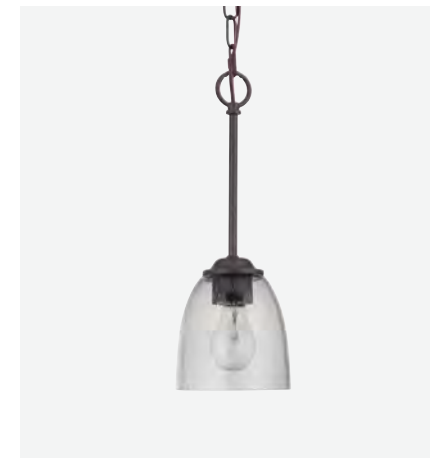

9 Light Chandelier
49929-ESP

W 29.5" H 32.88"
Canopy DIA 5"
6" Chain, 10' Cord
60 Watt Medium Base, 5.5" Clear Seeded Glass

FEATURES

- Clear Seeded Glass
- Chandeliers, Pendants, Semi & Flush Mounts are Indoor Rated
Wall Sconce & Vanities are Damp Rated

FINISHES

5 Light Chandelier
49925-BNK

W 25" H 26.5"
Canopy DIA 5"
6" Chain, 10' Cord
60 Watt Medium Base, 5.5" Clear Seeded Glass

2 Light Pendant
49992-ESP

W 15" H 24"
Canopy DIA 5"
6" Chain, 10' Cord
60 Watt Medium Base, 14.4" Clear Seeded Glass

1 Light Mini Pendant
49991-ESP

W 5.5" H 15.63"
Canopy DIA 5"
6" Chain, 10' Cord
60 Watt Medium Base
5.5" Clear Seeded Glass

2 Light Flushmount
49982-BNK

W 14.5" H 7"
Canopy DIA 11.71"
60 Watt Medium Base
14.4" Clear Seeded Glass

1 Light Wall Sconce
49901-ESP

W 5.63" H 8.75" E 7.88"
Backplate DIA 5.59"
60 Watt Medium Base
5.5" Clear Seeded Glass

DAMP RATED

2 Light Semi Flush
49952-BNK

W 15.25" H 15"
Canopy DIA 5.12"
60 Watt Medium Base
14.4" Clear Seeded Glass