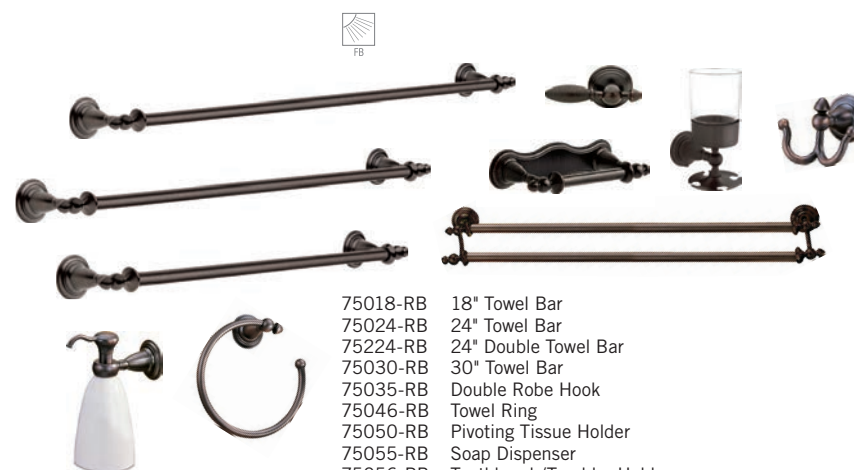

555LF-SS
Shown in Brilliance® Stainless

Single-Hole Channel Spout
554LF-RB

Optional escutcheon included
Finishes: Chrome, CZ, RB, SS

Single-Hole
555LF-RB

Optional escutcheon included
Finishes: Chrome, CZ, RB, SS

Single-Hole Vessel
Channel Spout
754LF-RB

Finishes: Chrome, CZ, RB, SS

Single-Hole Vessel
755LF-RB

Finishes: Chrome, CZ, RB, SS

4" Centerset
2555-RBMPU-DST

Finishes: Chrome, CZ, PB, RB, SS

8" Widespread
3555-RBMPU-DST

Finishes: Chrome, CZ, PB, RB, SS

3-Hole Roman Tub
T2755-RBLHP H616RB
R2707 (not shown)

Finishes: Chrome, CZ, PB, RB, SS

4-Hole Roman Tub
T4755-RBLHP H616RB
R4707 (not shown)

Finishes: Chrome, CZ, RB, SS

75018-RB 18" Towel Bar
75024-RB 24" Towel Bar
75224-RB 24" Double Towel Bar
75030-RB 30" Towel Bar
75035-RB Double Robe Hook
75046-RB Towel Ring
75050-RB Pivoting Tissue Holder
75055-RB Soap Dispenser
75056-RB Toothbrush/Tumbler Holder
75060-RB Universal Tank Lever