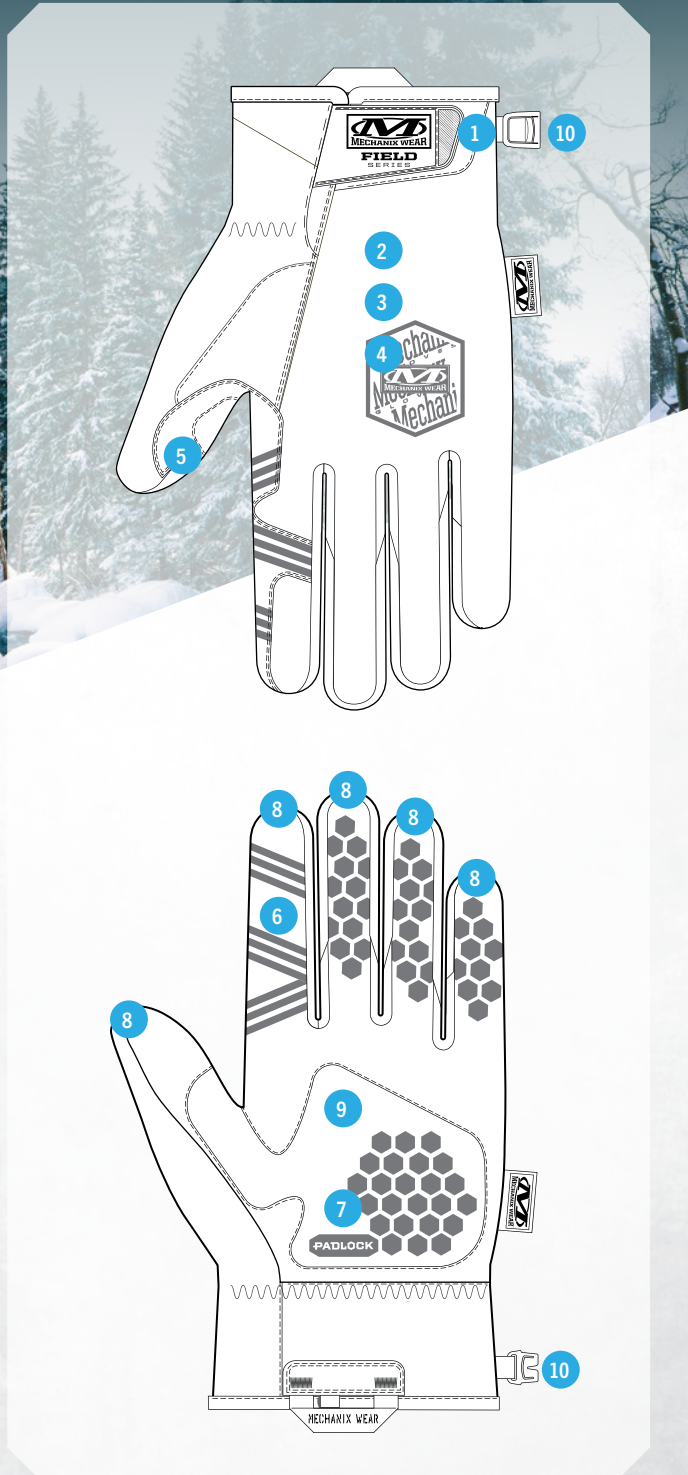

REALTREE EDGE™ SUB35

COLD WEATHER HAND PROTECTION

Mechanix Wear's SUB35 winter gloves feature Realtree Edge™ camouflage and 3M 40g Thinsulate™ to keep you concealed and insulated in the field. We incorporated a waterproof barrier and our touchscreen technology to battle the elements.

FEATURES

- 1 Extended hook and loop top closure secures comfortable to your wrist
- 2 Realtree Edge™ camouflage pattern allows you to blend in with the terrain
- 3 40g 3M Thinsulate™ efficiently traps heat, keeping hands warm
- 4 Waterproof barrier keeps your hands dry and warm in rain, sleet or snow
- 5 Abrasion-resistant thumb saddle reinforcement for heavy lifting
- 6 Ergonomic trigger finger design for precision and control
- 7 Padlock™ no-slip silicon print improves your grip performance in the field
- 8 Durable synthetic leather infused with touchscreen technology to control your devices
- 9 3mm foam palm padding provides comfort and relief when hauling your gear in the field
- 10 Removable spring clip keeps your gloves together and organized

INTENDED USES

- Winter Recreation
- Shooting / Hunting
- Bow Hunting

CERTIFICATIONS

SIZE	S-008	M-009	L-010	XL-011	XXL-012
COLOR	SUB35-739 REALTREE EDGE CAMOUFLAGE				

Product is Imported

REALTREE EDGE™ SUB35