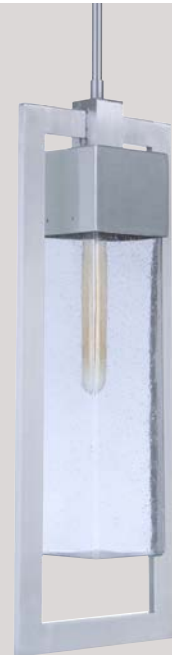

# PERIMETER

- Clear Seeded Glass
- Superior UV Protection Against Fading - Finish Guaranteed for 5 Years
- Extra 12" Downrods: Part# RP-9199-(FINISH)

### ZA4004-MN

Small Wall Mount  
W 6" H 17" E 5"  
Backplate  
W 4.75" H 6.3"  
Clear Seeded Glass  
60 Watt Medium Base

### ZA4021-SA

Pendant  
W 8.38" H 21.75"  
3 x 12" & 1 x 6" Rods  
6' Cord  
Clear Seeded Glass  
60 Watt Medium Base

### ZA4014-SA

Medium Wall Mount  
W 7.5" H 19.38" E 5.5"  
Backplate  
W 5.5" H 6.3"  
Clear Seeded Glass  
60 Watt Medium Base