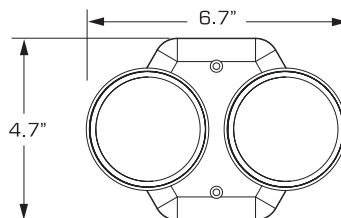

tradeSELECT®

REMOTE

ORDERING INFORMATION

CATALOG NUMBER	DESCRIPTION
CIRS	LED Remote, Single White Mounting Base, 3 VDC, 1 Watt
CIRD	LED Remote, Double White Mounting Base, 3 VDC, 1 Watt
CIRSB	LED Remote, Single Black Mounting Base, 3 VDC, 1 Watt
CIRDB	LED Remote, Double Black Mounting Base, 3 VDC, 1 Watt

Note: Powered by the Compass Exit, Combo or Emergency Light with Remote Capacity

CIRS

Single Remote Carton Weight: 1 lbs.
Master Carton Quantity: 20 each

CIRD

Double Remote Carton Weight: 1.2 lbs.
Master Carton Quantity: 20 each