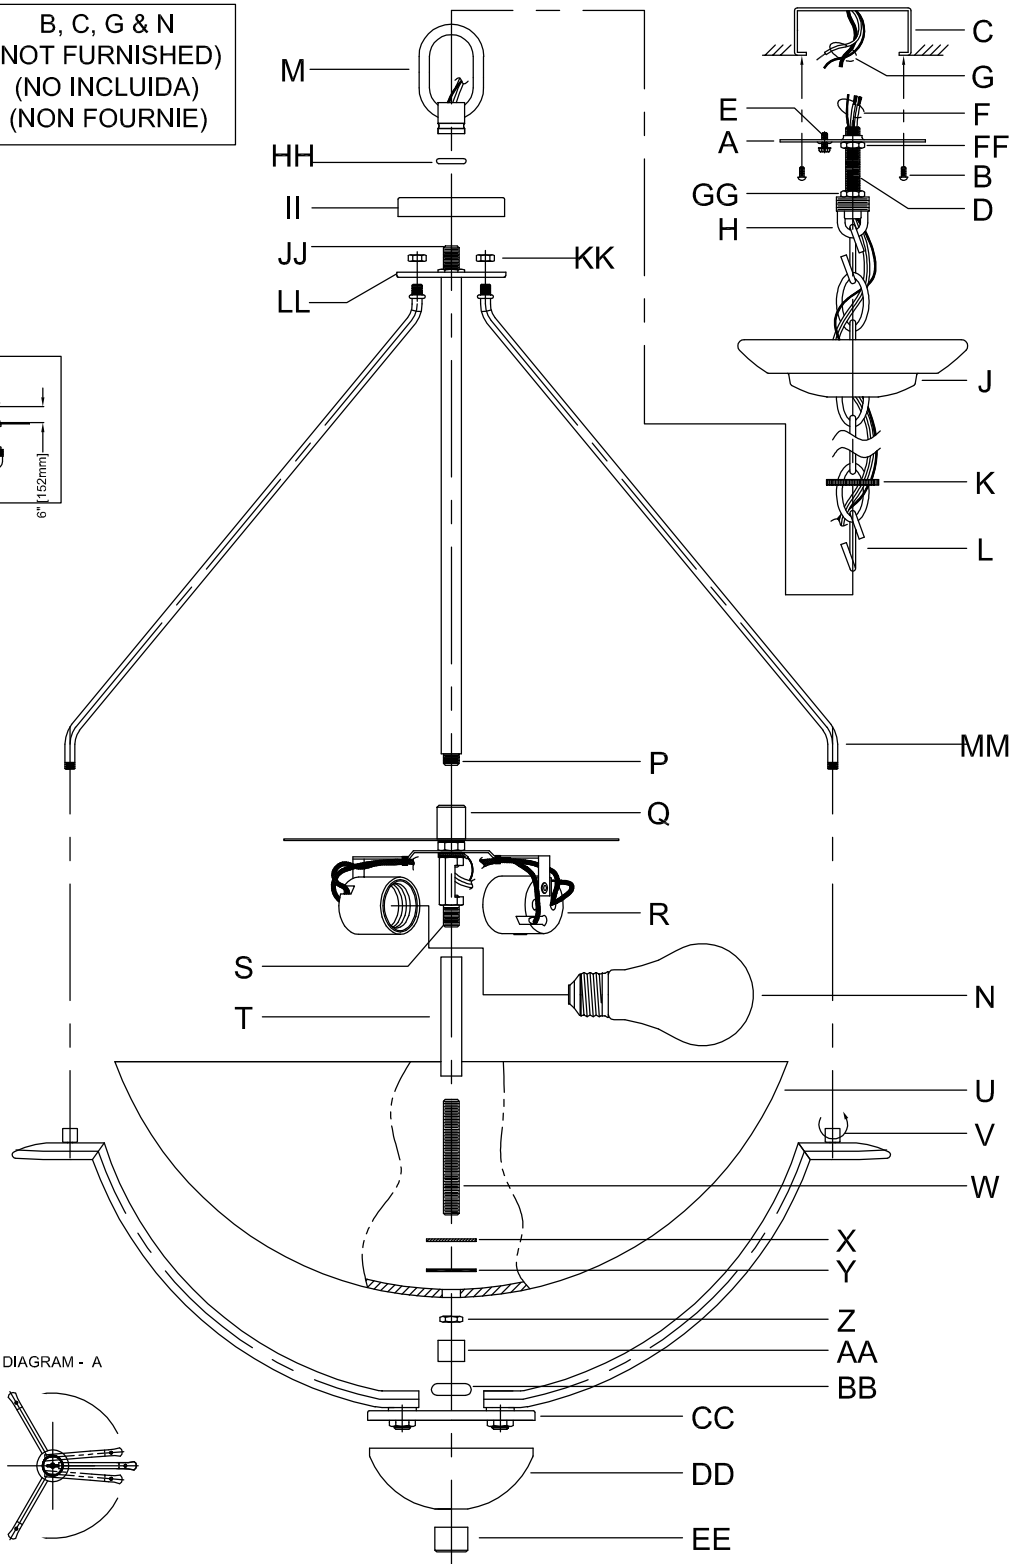

Assembly & Installation Instructions

CAUTION: Read instructions carefully and turn electricity off at main circuit breaker panel before beginning installation.

3912

WARNING - If any Special Control Devices are used with this Fixture, Follow the Instructions Carefully to assure full compliance with N.E.C. requirements. If there are any questions, contact a Qualified Electrical Contractor.

CAUTION - All glass is fragile, use care when handling Glass component(s) and or Lamp(s).

WARNING - This product contains chemicals known to the State of California to cause cancer, birth defects and /or other reproductive harm. Thoroughly wash hands after installing, handling, cleaning, or otherwise touching this product.

ASSEMBLY STEPS:
PASOS PARA ENSAMBLAR:
MODE D'ASSEMBLAGE:

**B, C, G & N
(NOT FURNISHED)
(NO INCLUIDA)
(NON FOURNIE)**

1. D,E → A
2. B,A → C
3. FF,GG,H → D
4. GG → H
5. F → P,M
6. P → Q
7. L → M
8. K,J → L
9. L → H
10. F → L,K,J,H,D
11. F → G
12. J,K → H
13. N → R
14. T → S
15. W → T
16. X,Y,U,Z → W
17. AA,BB,CC,DD,EE → W
18. MM → V
19. KK,LL → MM
20. M,HH,II → JJ