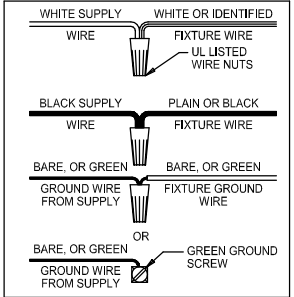

ADJUST HEIGHT WITH "D"
FF → A (TO LOCK)
AJUSTAR LA ALTURA CON "D"
FF → A (APRETAR)
RÉGLEZ LA HAUTEUR AVEC "D"
FF → A (À VERROUILLER)