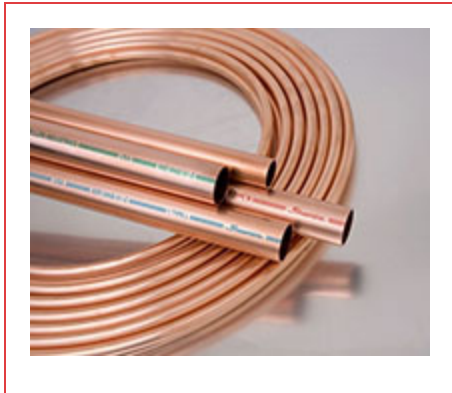

## ITEM # LS04100, PLUMBING WATER TUBE, 1/2" X 100'

Streamline® Copper Tube sets the standard for quality, consistency and service in the plumbing industries. With a full line of copper tube products to support most all plumbing supply and DWV applications, Streamline® Copper Tube is available in all common types including, Type K, Type L, Type M and DWV. Each piece of tube is incised marked and color coded for easy, long lasting identity. Manufactured in accordance with applicable standards, our ongoing commitment to quality continues to make [+ more](#)