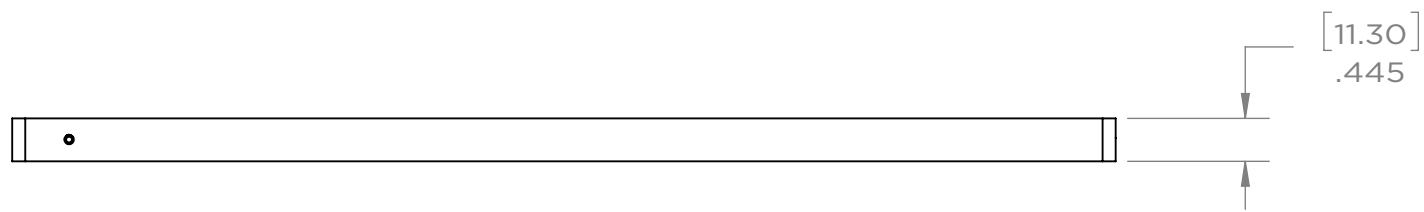

METRIC/INCHES		IPORT BY SONANCE	
DESIGNED IN SAN CLEMENTE, CALIFORNIA BY IPORT		NAME SURFACE MOUNT PRO10.5 POWER ONLY ASSY	
NOTICE OF PROPRIETARY INFORMATION: <small>THE INFORMATION CONTAINED HEREIN IS THE PROPRIETARY PROPERTY OF DANA INNOVATIONS. THE POSSESSOR AGREES TO THE FOLLOWING: 1. TO MAINTAIN THIS DOCUMENT IN CONFIDENCE 2. NOT TO REPRODUCE OR COPY IT 3. NOT TO REVEAL OR PUBLISH IT IN WHOLE OR IN PART 4. ALL RIGHTS RESERVED</small>		SIZE B	SKU 70808 70809
SCALE: 1:2		WEIGHT:	REV 1
		SHEET 1 OF 1	