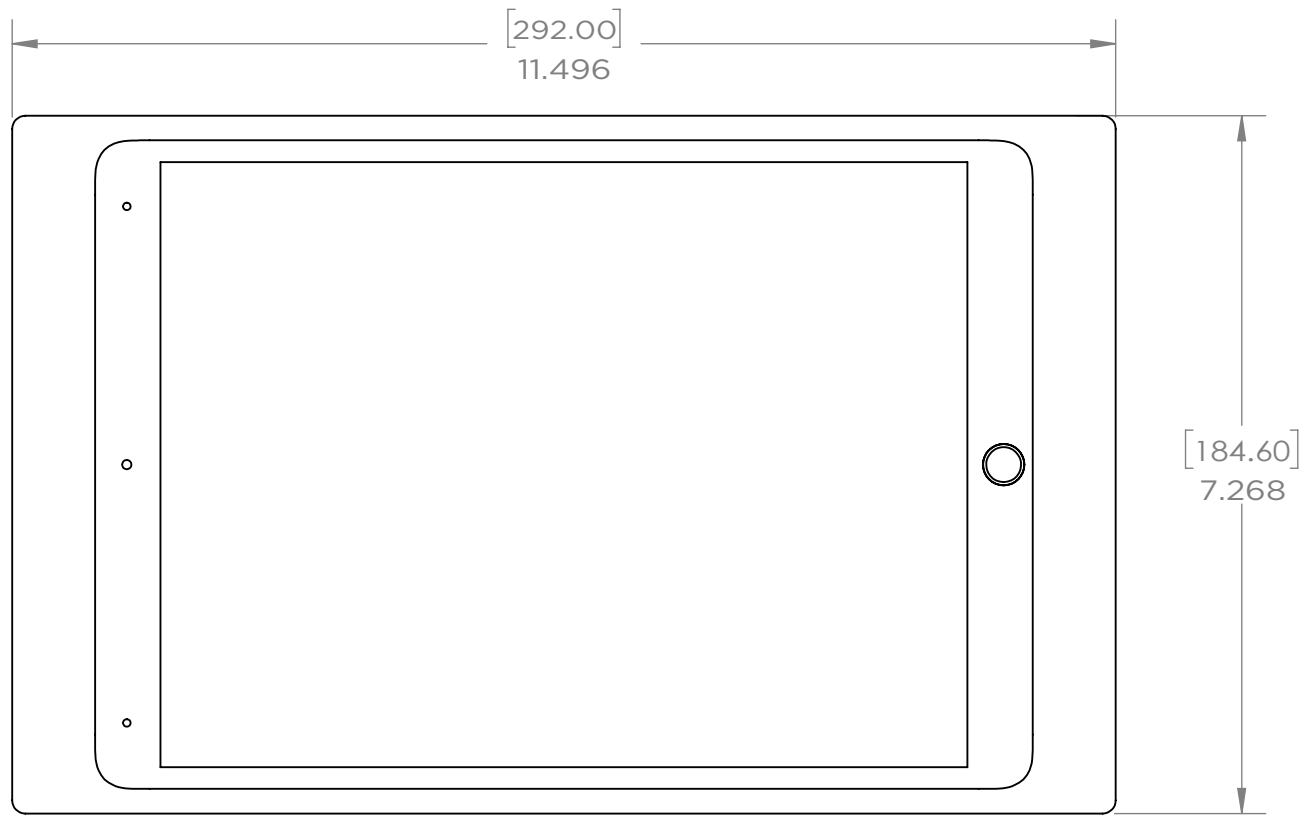

METRIC/INCHES		IPORT BY SONANCE	
DESIGNED IN SAN CLEMENTE, CALIFORNIA BY IPORT		NAME SURFACE MOUNT PRO10.5 POWER ONLY ASSY	
NOTICE OF PROPRIETARY INFORMATION: <small>THE INFORMATION CONTAINED HEREIN IS THE PROPRIETARY PROPERTY OF DANA INNOVATIONS. THE POSSESSOR AGREES TO THE FOLLOWING: 1. TO MAINTAIN THIS DOCUMENT IN CONFIDENCE 2. NOT TO REPRODUCE OR COPY IT 3. NOT TO REVEAL OR PUBLISH IT IN WHOLE OR IN PART 4. ALL RIGHTS RESERVED</small>		SIZE B	SKU 70808 70809
SCALE: 1:2		WEIGHT:	REV 1
		SHEET 1 OF 1	