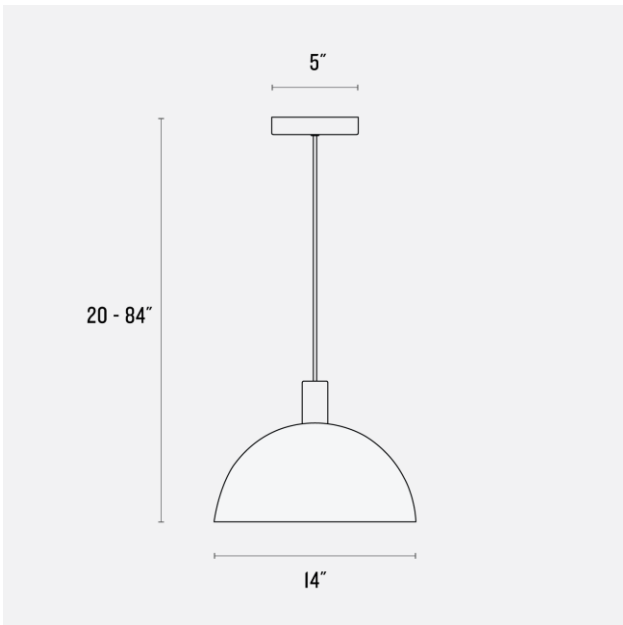

SCHOOLHOUSE

Sidnie Pendant

Application: Pendant

Product Origin: Processed and assembled in Portland, Oregon using ethically-sourced domestic and global components.

UL Listed: Yes

Max Wattage: 2 Sockets - 60 W each

Voltage: 120/220 V

Location Rating: Damp

Dimensions:

Choice of Length: 20 - 84"

Overall: 14" W

Canopy: 5" W

Materials: Brass, Steel (Colors)

Details: Requires two light bulbs, sold separately

One year guarantee

Option(s)

White
(WT)

Natural Brass
(NB)

Persimmon
(RD)

Black
(BK)

Cord Option(s)

Black Cloth
Covered Vinyl
(BCV)