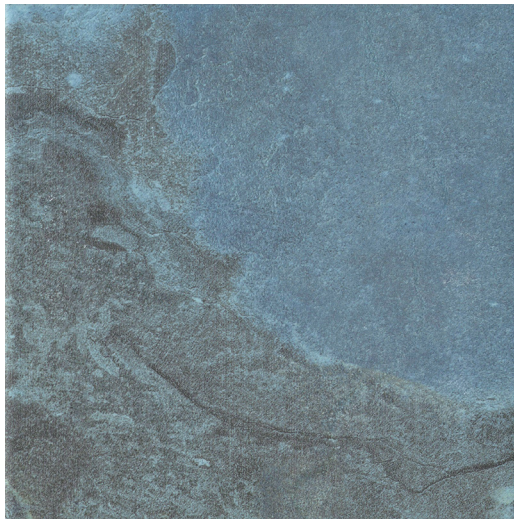

Dive into luxury with Mizzoni™. These 6x6 pool tiles in four earthy colors are a perfect fusion of form and function. Crafted for both aesthetics and endurance, they create a stunning aquatic environment that stands the test of time. Elevate your poolside oasis with Mizzoni.

MIZZONI™
Glazed Porcelain

FLOOR / WALL  RESIDENTIAL  COMMERCIAL  INDOOR  OUTDOOR  POOL 

White

Teal

Aqua

Cobalt

Sizes  6" x 6" 5.91" x 5.91"							
	Thickness	7.7mm					
	Faces	42					
	Finish	Matte					
	Edge	Pressed					
	Grout Joint Recommendation	3/16"					
Testing	Abrasion Resistance <small>C1027</small>	Breaking Strength <small>C648</small>	Chemical Resistance <small>C650</small>	Water Absorption <small>C373</small>	DCOF ANSI <small>A1371</small>	Scratch Hardness MOHS	Shade Variation Rating
Results*	III	>250lbf	Resistant	<0.5%	>0.42	5	V3