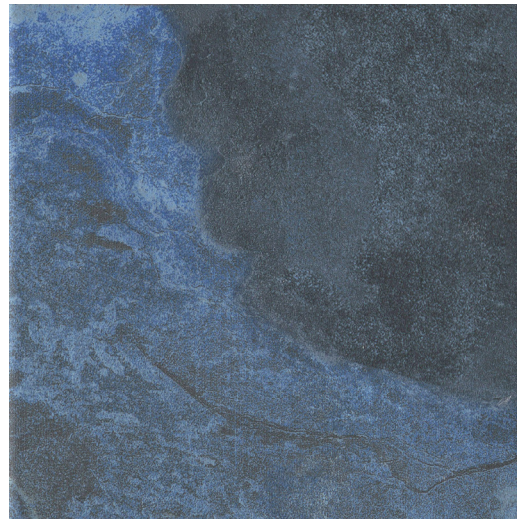

Dive into luxury with Mizzoni™. These 6x6 pool tiles in four earthy colors are a perfect fusion of form and function. Crafted for both aesthetics and endurance, they create a stunning aquatic environment that stands the test of time. Elevate your poolside oasis with Mizzoni.

MIZZONI™
Glazed Porcelain

FLOOR / WALL  RESIDENTIAL  COMMERCIAL  INDOOR  OUTDOOR  POOL 

White

Teal

Aqua

Cobalt

Sizes  6" x 6" 5.91" x 5.91"							
	Thickness	7.7mm					
	Faces	42					
	Finish	Matte					
	Edge	Pressed					
	Grout Joint Recommendation	3/16"					
Testing	Abrasion Resistance <small>C1027</small>	Breaking Strength <small>C648</small>	Chemical Resistance <small>C650</small>	Water Absorption <small>C373</small>	DCOF ANSI <small>A1371</small>	Scratch Hardness MOHS	Shade Variation Rating
Results*	III	>250lbf	Resistant	<0.5%	>0.42	5	V3