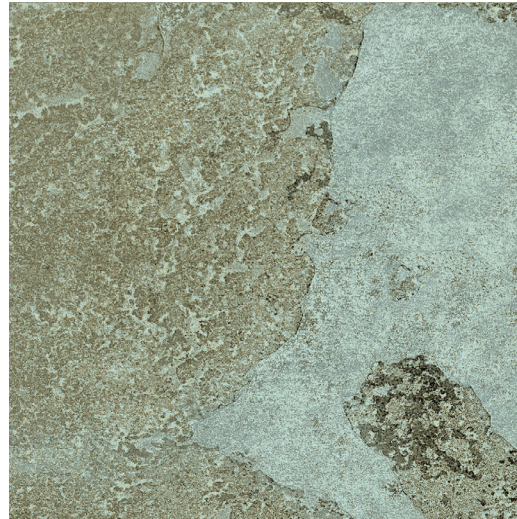

Dive into luxury with Mizzoni™. These 6x6 pool tiles in four earthy colors are a perfect fusion of form and function. Crafted for both aesthetics and endurance, they create a stunning aquatic environment that stands the test of time. Elevate your poolside oasis with Mizzoni.

MIZZONI™
Glazed Porcelain

FLOOR / WALL  RESIDENTIAL  COMMERCIAL  INDOOR  OUTDOOR  POOL 

White

Teal

Aqua

Cobalt

Sizes  6" x 6" 5.91" x 5.91"							
	Thickness	7.7mm					
	Faces	42					
	Finish	Matte					
	Edge	Pressed					
	Grout Joint Recommendation	3/16"					
Testing	Abrasion Resistance <small>C1027</small>	Breaking Strength <small>C648</small>	Chemical Resistance <small>C650</small>	Water Absorption <small>C373</small>	DCOF ANSI <small>A1371</small>	Scratch Hardness MOHS	Shade Variation Rating
Results*	III	>250lbf	Resistant	<0.5%	>0.42	5	V3