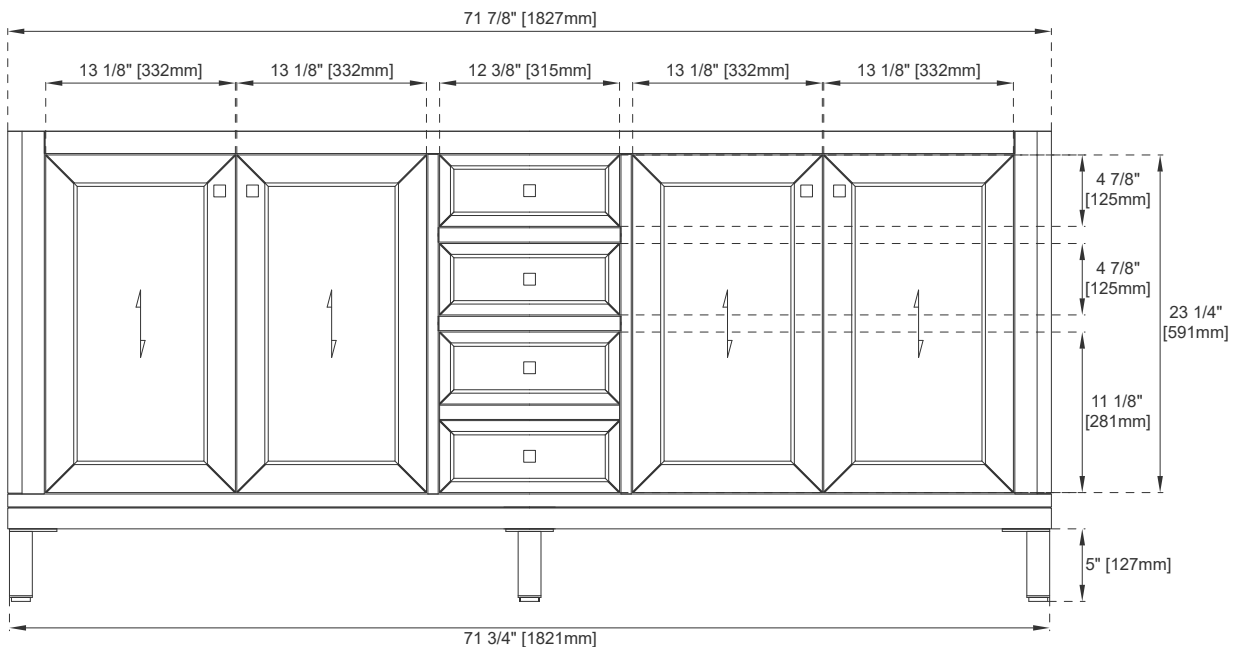

Front View

All dimensions are nominal

Diagrams are of cabinet only—James Martin Optional Countertops and sinks are not shown

Visit website for warranty and installation information
www.jamesmartinvanities.com