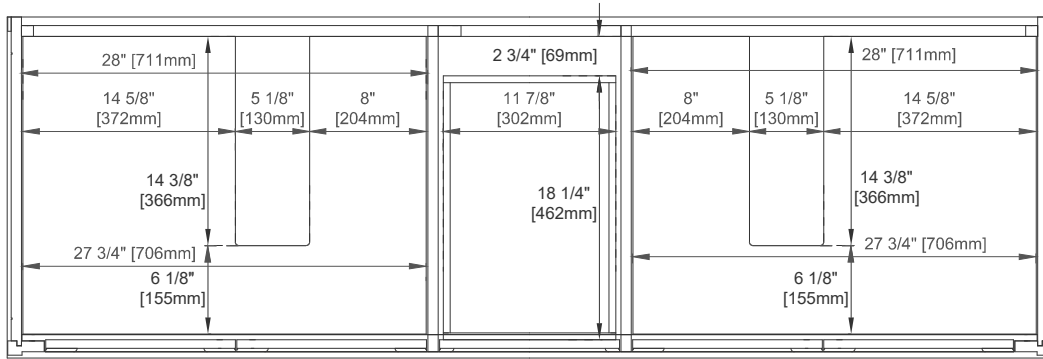

European Soft Close Hinges

Aluminum Laminate Drawer Liners

Adjustable Levelers

Dimension

Width: 71-7/8"

Depth: 23-1/4"

Height: 32-3/8"

Rough-In Height: 21-1/2"

Visit website for warranty and installation information
www.jamesmartinvanities.com

72" CHICAGO VANITY

305-V72-GW

305-V72-SC

305-V72-WWW

JAMES MARTIN

VANITIES

Top View

Knob

Front View

All dimensions are nominal

Diagrams are of cabinet only—James Martin Optional Countertops and sinks are not shown

Visit website for warranty and installation information
www.jamesmartinvanities.com

72" CHICAGO VANITY

305-V72-GW

305-V72-SC

305-V72-WWW

JAMES MARTIN

VANITIES

Side View 1

Side View 2