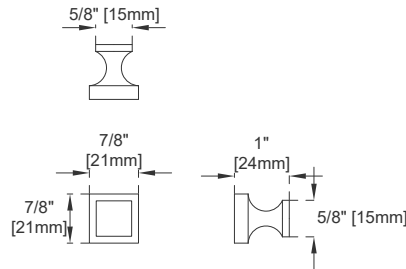

Drawer Box Material and Construction: 12mm Plywood/English Dovetail Joinery

Hardware Material and Finish: GW/SC-Zinc Alloy in Champagne Brass;

WWW-Zinc Alloy in Satin Nickel

Fits Drain Hole Size: 1 3/4"

Full Extension, Soft Close Glides

European Soft Close Hinges

Aluminum Laminate Drawer Liners

Adjustable Levelers

Dimension

Width: 71-7/8"

Depth: 23-1/4"

Height: 32-3/8"

Rough-In Height: 21-1/2"

Visit website for warranty and installation information
www.jamesmartinvanities.com

72" CHICAGO VANITY

305-V72-GW

305-V72-SC

305-V72-WWW

JAMES MARTIN

VANITIES

Top View

Knob

Front View

All dimensions are nominal

Diagrams are of cabinet only—James Martin Optional Countertops and sinks are not shown

Visit website for warranty and installation information
www.jamesmartinvanities.com