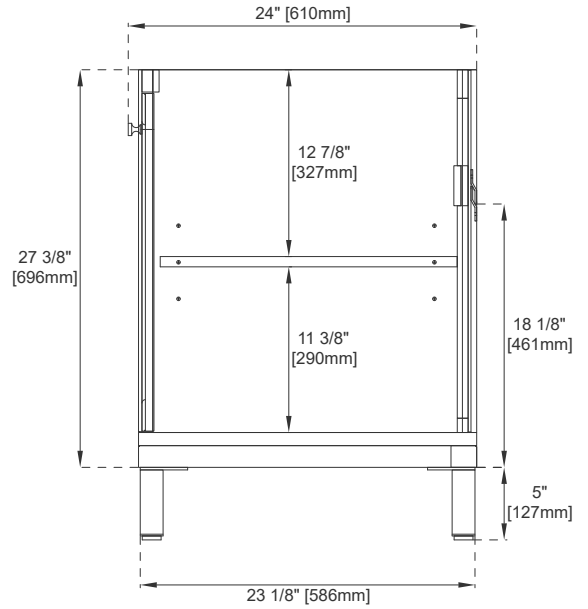

European Soft Close Hinges

Aluminum Laminate Drawer Liners

Adjustable Levelers

Dimension

Width: 71-7/8"

Depth: 23-1/4"

Height: 32-3/8"

Rough-In Height: 21-1/2"

Knob

Front View

All dimensions are nominal

Diagrams are of cabinet only—James Martin Optional Countertops and sinks are not shown

Visit website for warranty and installation information
www.jamesmartinvanities.com

72" CHICAGO VANITY

305-V72-GW

305-V72-SC

305-V72-WWW

JAMES MARTIN

VANITIES

Side View 1

Side View 2

Back View

All dimensions are nominal

Diagrams are of cabinet only—James Martin Optional Countertops and sinks are not shown

Visit website for warranty and installation information
www.jamesmartinvanities.com