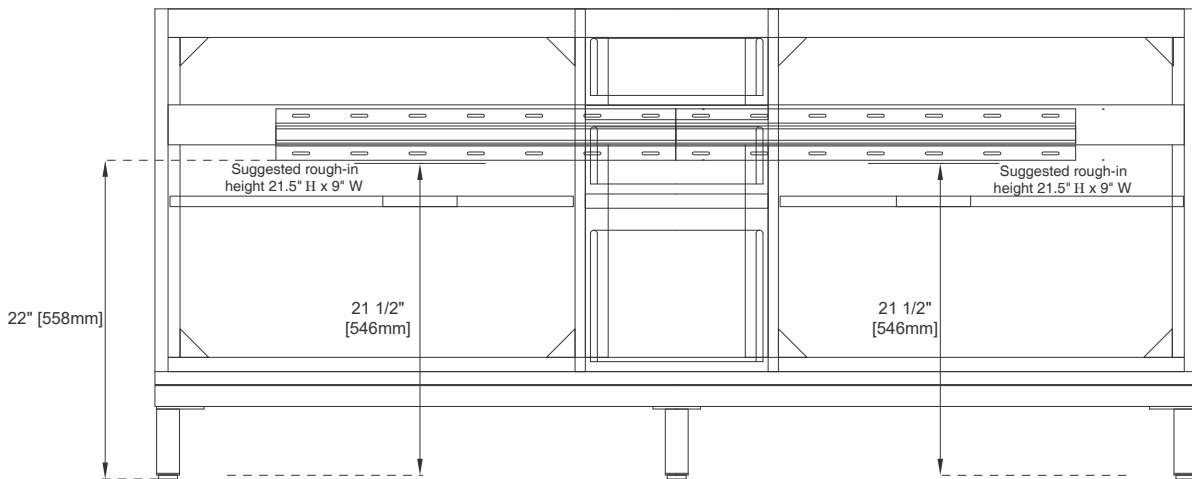

European Soft Close Hinges

Aluminum Laminate Drawer Liners

Adjustable Levelers

Dimension

Width: 71-7/8"

Depth: 23-1/4"

Height: 32-3/8"

Rough-In Height: 21-1/2"

72" CHICAGO VANITY

305-V72-GW

305-V72-SC

305-V72-WWW

JAMES MARTIN

VANITIES

Side View 1

Side View 2

Back View

All dimensions are nominal

Diagrams are of cabinet only—James Martin Optional Countertops and sinks are not shown

Visit website for warranty and installation information
www.jamesmartinvanities.com