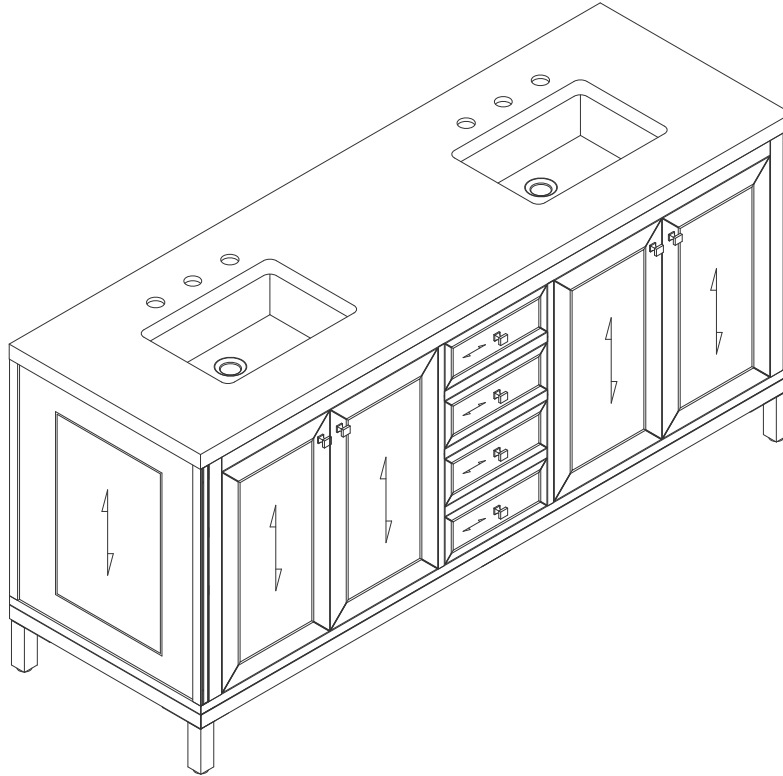

72" CHICAGO VANITY

305-V72-GW

305-V72-SC

305-V72-WWW

JAMES MARTIN
VANITIES

Features and Materials

Solids: GW/SC-Yellow Poplar;

WWW-Para Wood and Yellow Poplar

Veneers: WWW-Walnut

Panels: Plywood

Installation Type: Floor Standing with Legs or Wall Mounted

Number of Basins: Two, with Optional 3cm Top

Vanity Top Included: NO, Optional 3cm Tops Available with Sinks Basins

Included: NO

Overflow: Yes, Front Facing

Number of Doors: Four

Number of Drawers: Three

Number of Tip Outs: 0

Assembly Type: Installation of optional 3cm Top

Assembly Type: Remove Legs to Wall Hang (hardware included)

European Soft Close Hinges

Aluminum Laminate Drawer Liners

Adjustable Levelers

Dimension

Width: 71-7/8"

Depth: 23-1/4"

Height: 32-3/8"

Rough-In Height: 21-1/2"