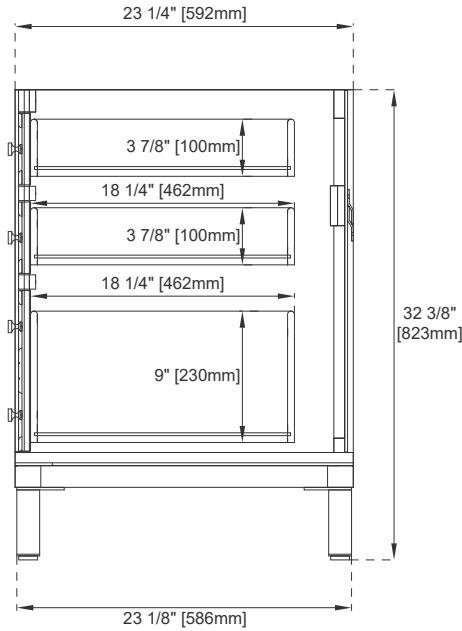

European Soft Close Hinges

Aluminum Laminate Drawer Liners

Adjustable Levelers

Dimension

Width: 71-7/8"

Depth: 23-1/4"

Height: 32-3/8"

Rough-In Height: 21-1/2"

Knob

Front View

All dimensions are nominal

Diagrams are of cabinet only—James Martin Optional Countertops and sinks are not shown

Visit website for warranty and installation information
www.jamesmartinvanities.com

72" CHICAGO VANITY

305-V72-GW

305-V72-SC

305-V72-WWW

JAMES MARTIN

VANITIES

Side View 1

Side View 2

Back View

All dimensions are nominal

Diagrams are of cabinet only—James Martin Optional Countertops and sinks are not shown

Visit website for warranty and installation information
www.jamesmartinvanities.com