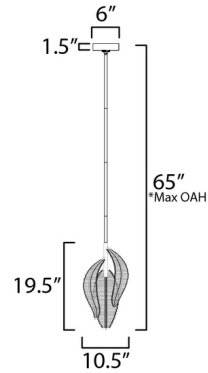

### Specifications

COLOR . . . . . Clear Beveled  
BODY FINISH . . . . . Gold  
WATTAGE . . . . . 12W  
DIMMER . . . . . Low Voltage Electronic  
DIMENSIONS . . . . . 10.5"W x 19.5"H  
INTEGRATED LED MODULE . . . . . 3 x LED/4W/120-277V LED

### Technical Information

LAMP LIFE . . . . . 25000 hours  
COLOR RENDERING . . . . . 90 CRI  
LAMP COLOR . . . . . 3000K  
LUMENS/WATT . . . . . 210.00  
LUMINOUS FLUX . . . . . 840 lumens

Shown in gold / clear beveled

\*max overall height

CLICK TO VIEW PRODUCT

Notes: