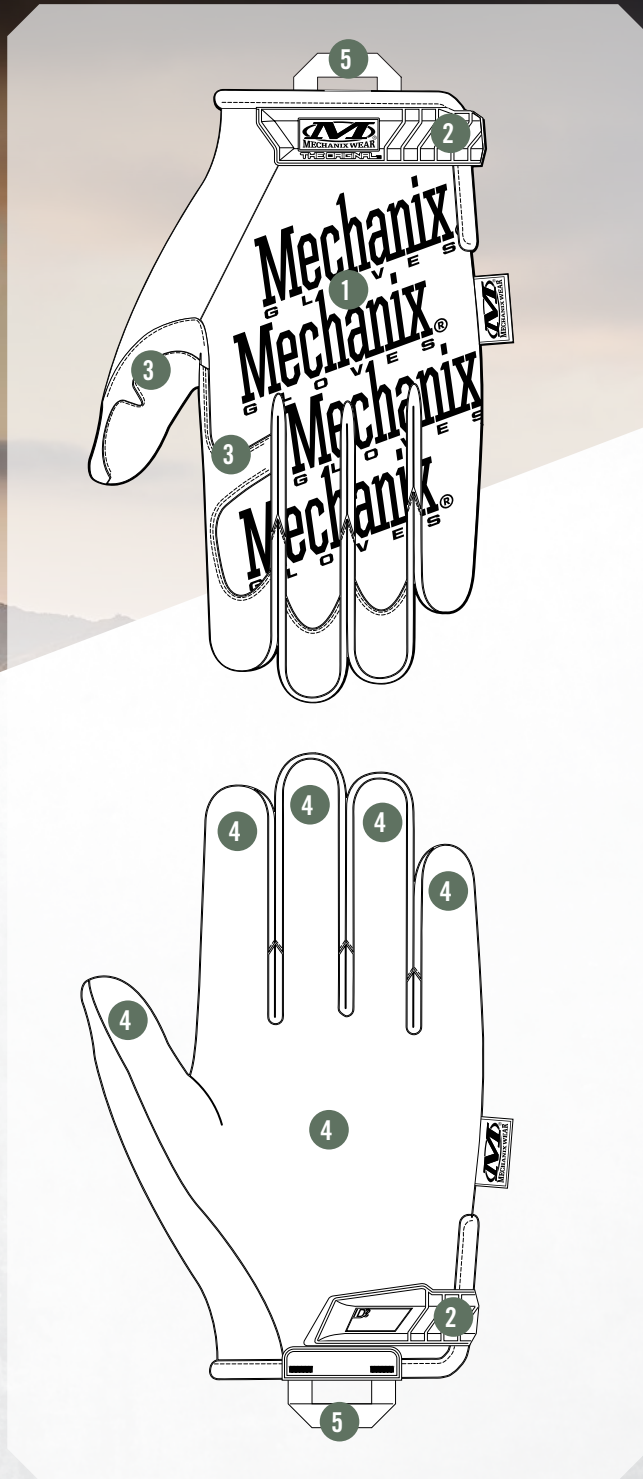

TACTICAL HAND PROTECTION

The Original® tactical glove revolutionized the hand protection industry with its versatility and anatomical design. Rugged 0.8mm synthetic leather infused with touchscreen technology creates the perfect blend of dexterity and durability. Breathable TrekDry® conforms to the back of your hands to help keep you cool and comfortable in the field. The Original delivers unmatched fit, feel and functionality so you can focus on what lies down range.

FEATURES

1. 1 Form-fitting TrekDry® helps keep your hands cool and comfortable.
2. 2 Adjustable Thermoplastic Rubber (TPR) wrist closures create a secure fit.
3. 3 Reinforced thumb and index finger improve durability.
4. 4 Touchscreen capable synthetic leather provides the perfect blend of dexterity and durability.
5. 5 Nylon carrier loops for storage.

MACHINE WASHABLE

TOUCHSCREEN TECHNOLOGY

INTENDED USES

- Military
- Law Enforcement
- Shooting Sports
- Maintenance & Repair

CERTIFICATIONS

2121X

SIZE	S-008	M-009	L-010	XL-011	XXL-012
COLOR	MG-55 COVERT MG-78 MULTICAM	MG-72 COYOTE MG-88 WOLF GREY	MG-77 WOODLAND		

Product is Imported

WOODLAND ORIGINAL®