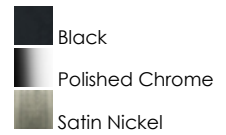

FINISHES OPTION

MATERIAL

Aluminum, Acrylic