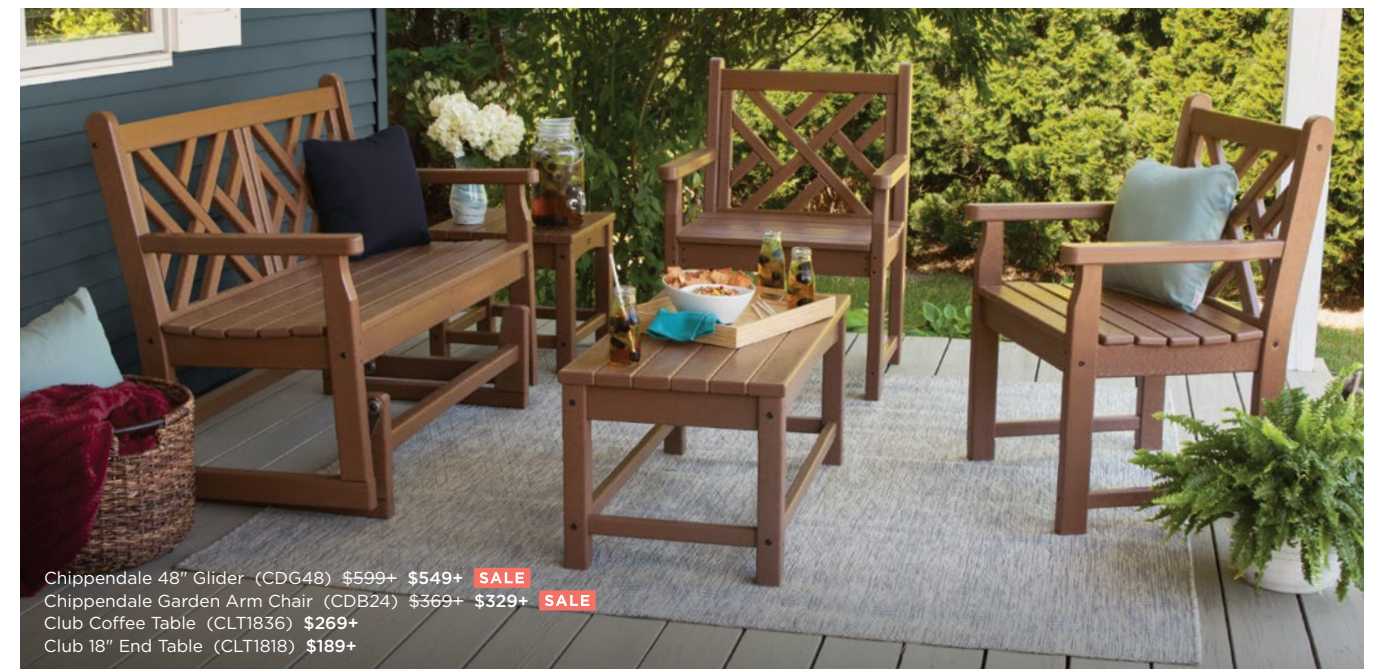

Designed for Quality Time

Because stories, snuggles, and sunsets are better when shared.

Our made-to-last swings, benches, and gliders make for lasting memories together.

Vineyard Daybed Swing (GNSB3775) \$1,999+ **\$1,799+ SALE**
 South Beach 18" Side Table (SBT18) \$79+

Vineyard 60" Porch Swing (GNS60) \$389+

Vineyard 48" Bench (GNB48) \$339+

"My POLYWOOD is amazing. Two benches and a swing that is even older (about 15 years old) look like new even after exposure to all kinds of weather. No fading, no maintenance. What a spectacular value!"

— DIANE S.

Chippendale 48" Glider (CDG48) \$599+ **\$549+ SALE**
 Chippendale Garden Arm Chair (CDB24) \$369+ **\$329+ SALE**
 Club Coffee Table (CLT1836) \$269+
 Club 18" End Table (CLT1818) \$189+

Best-Value Dining Essentials