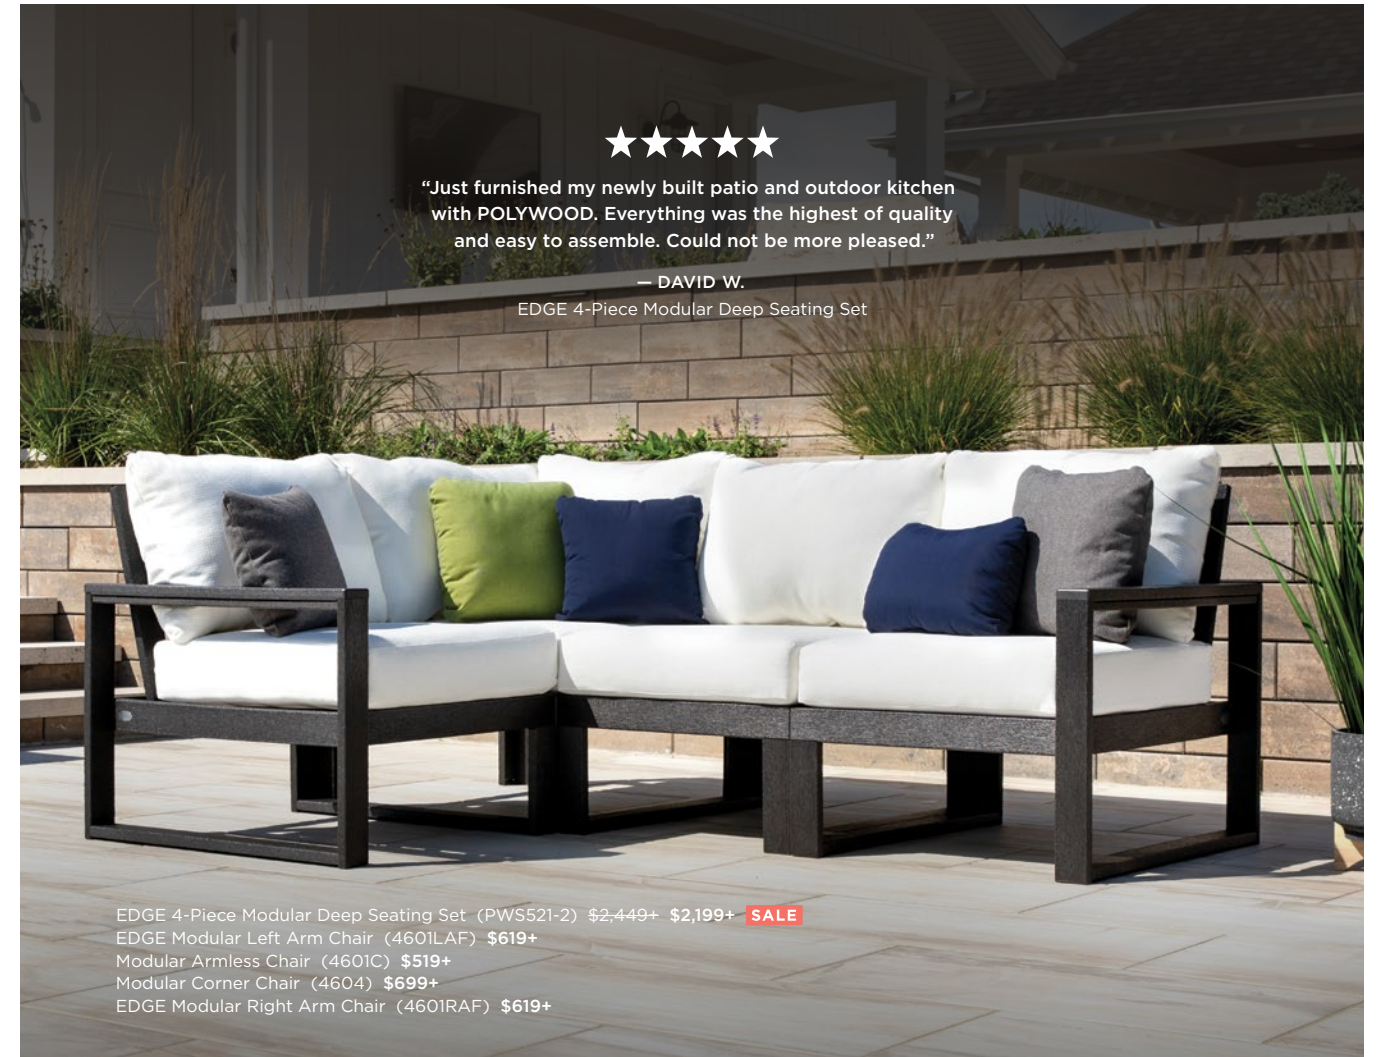

EDGE 7-Piece Dining Set (PWS552-1) \$2,495+
EDGE Dining Arm Chair (EMD200) \$299+

EDGE Dining Side Chair (EMD100) \$259+
EDGE 40" x 78" Dining Table (EMT4078) \$899+

"Just furnished my newly built patio and outdoor kitchen with POLYWOOD. Everything was the highest of quality and easy to assemble. Could not be more pleased."