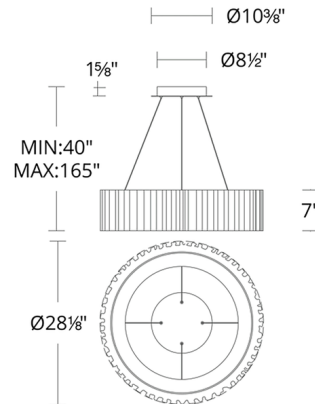

Specifications

COLOR	Clear
BODY FINISH	Aged Brass
WATTAGE	56W
DIMMER	Low Voltage Electronic
DIMENSIONS	28.125"W x 7"H
INTEGRATED LED MODULE	1 x LED/56W/120-277V LED
COUNTRY OF ORIGIN	China

Technical Information

LAMP LIFE	50000 hours
COLOR RENDERING	90 CRI
LAMP COLOR	3000K
LUMENS/WATT	65.75
LUMINOUS FLUX	3682 lumens

Shown in aged brass / clear

CLICK TO VIEW PRODUCT

Notes: