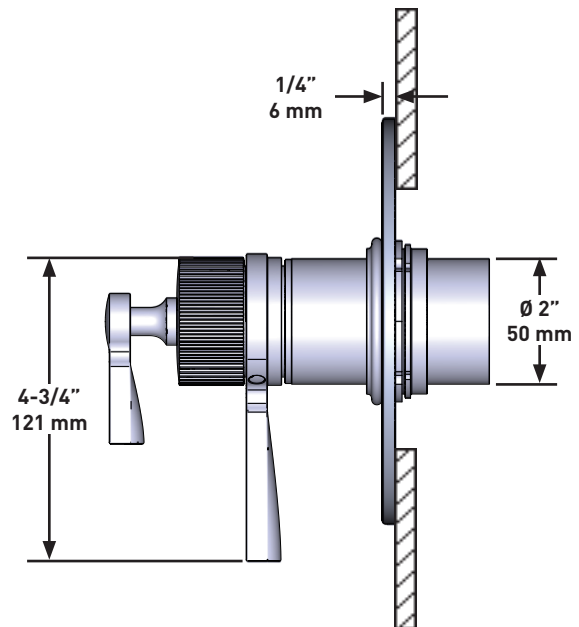

For warranty or additional information, contact:

U.S.A.
houseofrohl.com/support
1-800-777-9762

QUEBEC / MARITIMES / WESTERN CANADA
QUÉBEC / MARITIMES / OUEST CANADIEN
QUEBEC / MARITIMOS / CANADA OCCIDENTAL
houseofrohl.ca/support
1-866-473-8442

ONTARIO
houseofrohl.ca/support
1-800-287-5354