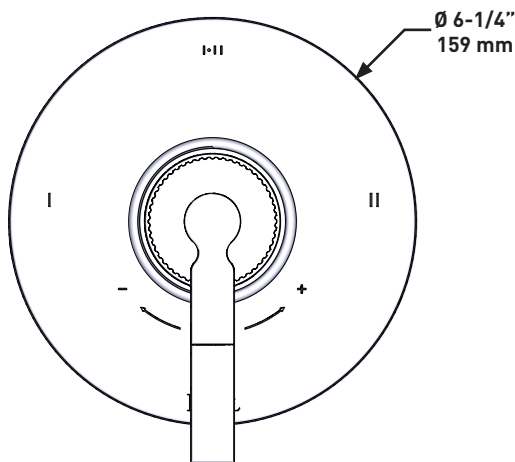

SPECIFICATIONS

APADANA™

1/2" Therm & Pressure Balance Trim With 3 Functions

MODELS: TAD23W1LM

For warranty or additional information, contact:

U.S.A.
houseofrohl.com/support
 1-800-777-9762

QUEBEC / MARITIMES / WESTERN CANADA
 QUÉBEC / MARITIMES / OUEST CANADIEN
 QUEBEC / MARITIMOS / CANADA OCCIDENTAL
houseofrohl.ca/support
 1-866-473-8442