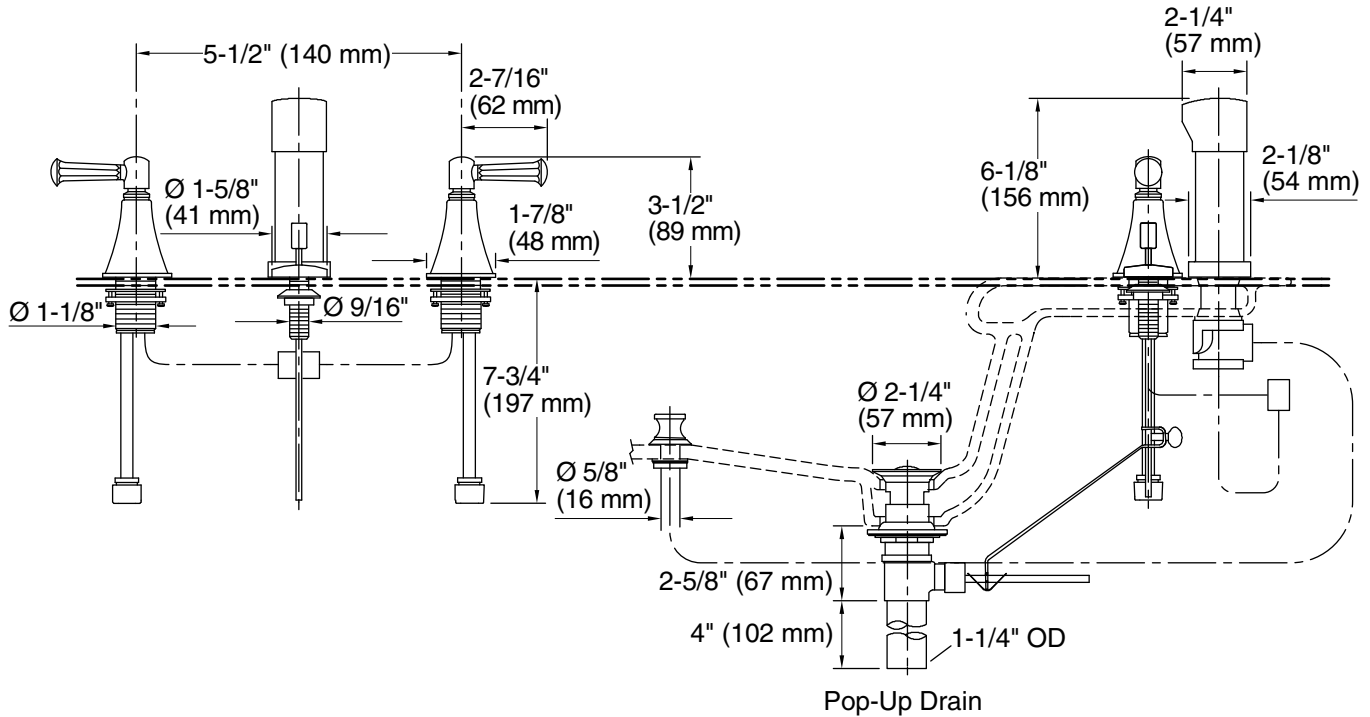

Features

- Quarter-turn washerless ceramic disc valves
- Pop-up drain with lift rod and tailpiece
- Stately Deco lever handles
- Vertical spray
- Fixture-mount transfer valve/vacuum breaker

Material

- Brass
- Brass valve bodies

Installation

- Flexible connections for easy installation

Recommended Products/Accessories

K-23726 Drain treatment

Codes/Standards

ASME A112.18.1/CSA B125.1

ASSE 1001

KOHLER® Faucet Lifetime Limited Warranty

Technical Information

All product dimensions are nominal.

Drain included: Yes

Spout:

Handshower rated max flow: 2.5 gal/min (9.5 l/min)

Notes

Install this product according to the installation instructions.