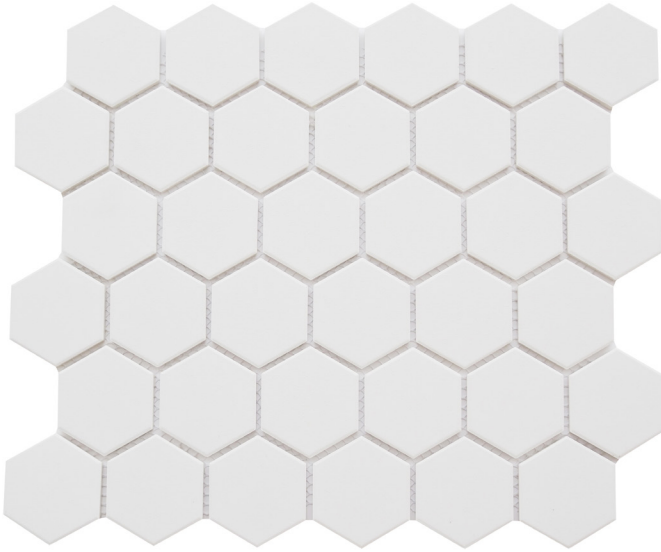

Give any room a patterned, finished look with the classic simplicity of Rezone™. The clean lines of this all white or all black mosaic add a sense of calm and order in a range of applications.

REZONE™

*Unglazed Through Body Colored
Porcelain*

Rezone™ | White 2" Hex

Rezone™ | White Penny

FLOOR / WALL  RESIDENTIAL  INDOOR  OUTDOOR  POOL 

White 2" Hex

Black 2" Hex

White Penny

Black Penny

| | | |
|-----------|---|---|
| Sizes |  |  |
| | 11" x 13" 10.98" x 12.68" | 11" x 12" 11.34" x 12.24" |
| Thickness | 5.5mm | 5.5mm |
| Testing | Shade Variation Rating | |
| Results* | VI | |