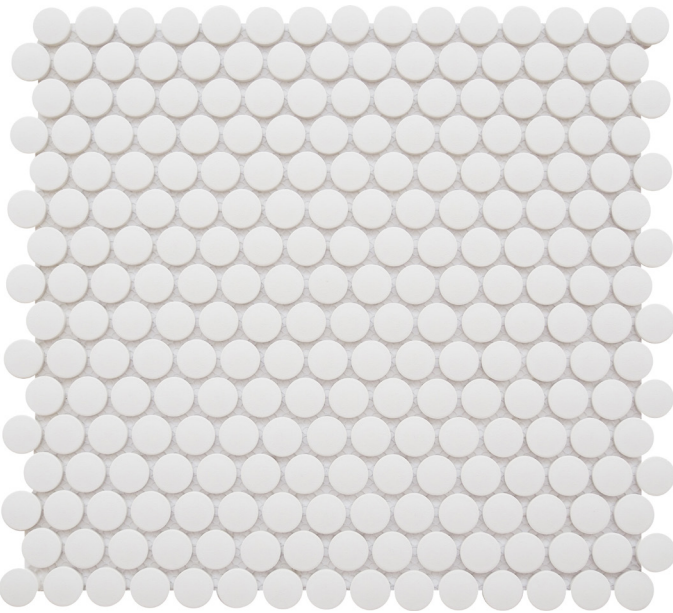

Give any room a patterned, finished look with the classic simplicity of Rezone™. The clean lines of this all white or all black mosaic add a sense of calm and order in a range of applications.

REZONE™

*Unglazed Through Body Colored
Porcelain*

Rezone™ | White 2" Hex

Rezone™ | White Penny

FLOOR / WALL  RESIDENTIAL  INDOOR  OUTDOOR  POOL 

White 2" Hex

Black 2" Hex

White Penny

Black Penny

| | | |
|-----------|---|---|
| Sizes |  |  |
| | 11" x 13" 10.98" x 12.68" | 11" x 12" 11.34" x 12.24" |
| Thickness | 5.5mm | 5.5mm |
| Testing | Shade Variation Rating | |
| Results* | VI | |