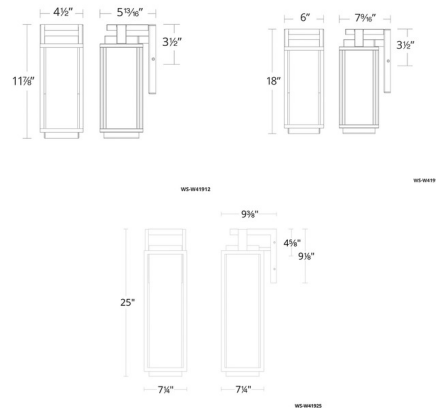

Shown in black / clear

CLICK TO VIEW PRODUCT

Notes: