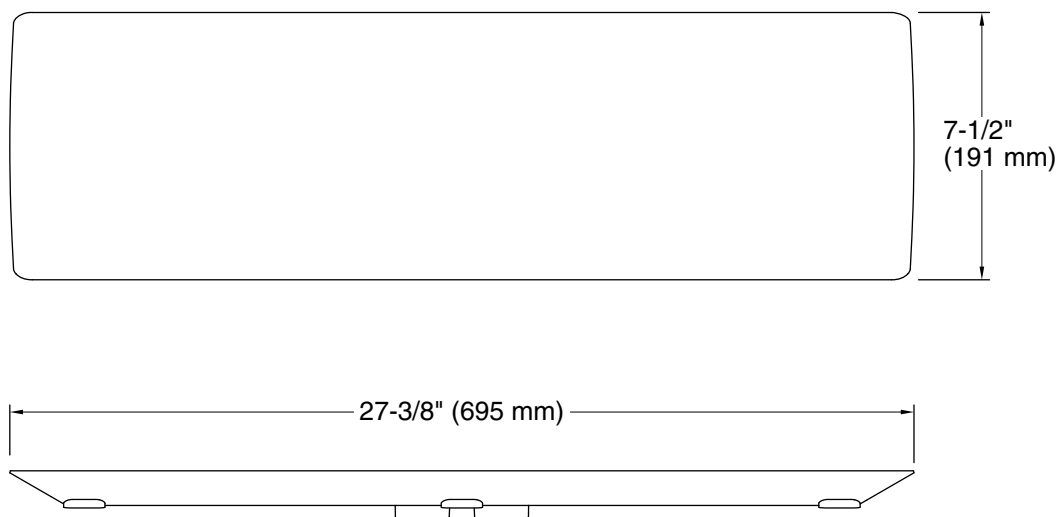

Technical Information

All product dimensions are nominal.

Material: Plastic

Notes

Install this product according to the installation instructions.